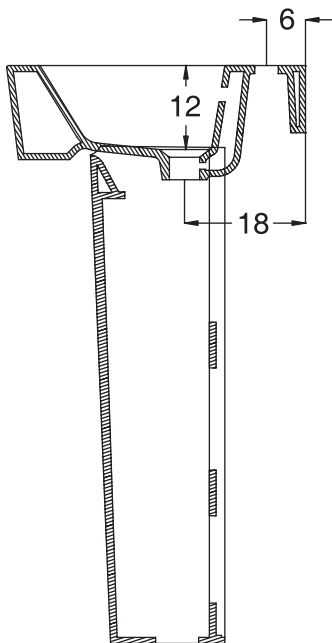

Unit : cm

ORCA
Catalogue No. : Q307110110
Item Description : Wash basin
Size : L X W X H
55 X 45 X 85 cm
Unit : cm

Products subject to technical modifications & design deviations
Specification subject to change without prior notice