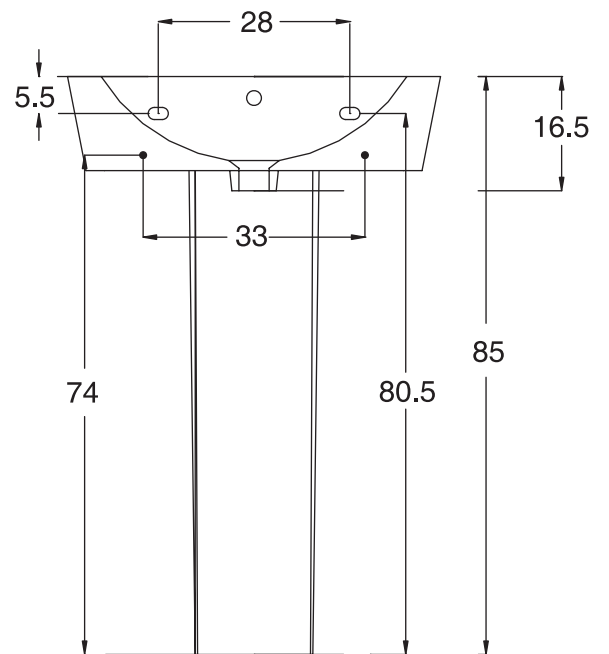

Unit : cm

ORCA
Catalogue No. : Q307110110
Item Description : Wash basin
Size : L X W X H
55 X 45 X 85 cm
Unit : cm

Products subject to technical modifications & design deviations
Specification subject to change without prior notice