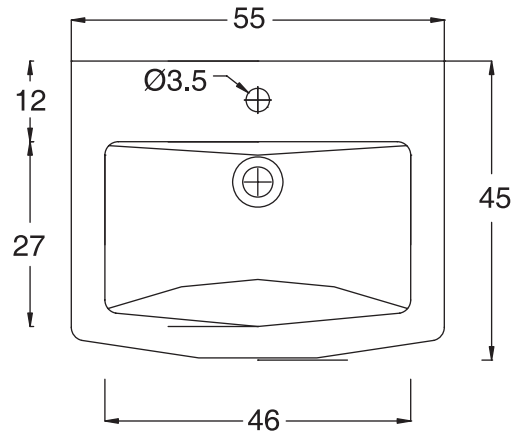

Unit : cm

ORCA
Catalogue No. : Q307110110
Item Description : Wash basin
Size : L X W X H
55 X 45 X 85 cm
Unit : cm

Products subject to technical modifications & design deviations
Specification subject to change without prior notice