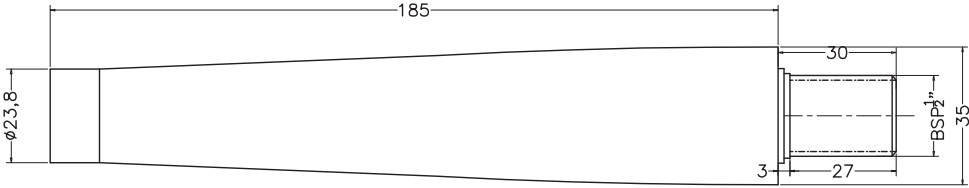

Unit : cm

SPOUT

SPOUT

BASE WASHER

SHANK

FLANGE

ZINNIA	
Catalogue No.	: Q353126120
Item Description	: Wall mounted bath spout
Product Raw Material	: Brass
ALL DIMENSIONS ARE IN MM	
Scale	NTS
Sheet Size	A4

This Drawing remain the property of QUEO. It must not, even in part, be reproduced or may available to unauthorised person without express concerned of QUEO.