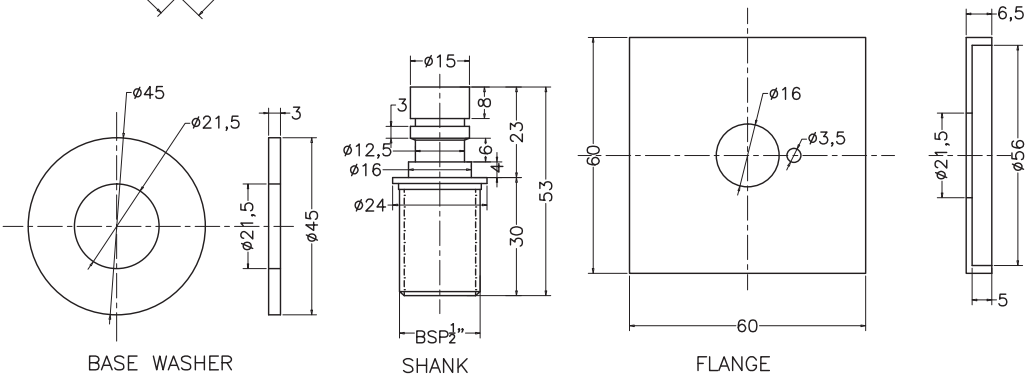

Unit : cm

SPOUT

SPOUT

BASE WASHER

SHANK

FLANGE

ZINNIA	
Catalogue No.	: Q353126120
Item Description	: Wall mounted bath spout
Product Raw Material	: Brass
ALL DIMENSIONS ARE IN MM	
Scale	NTS
Sheet Size	A4

This Drawing remain the property of QUEO. It must not, even in part, be reproduced or may available to unauthorised person without express concerned of QUEO.