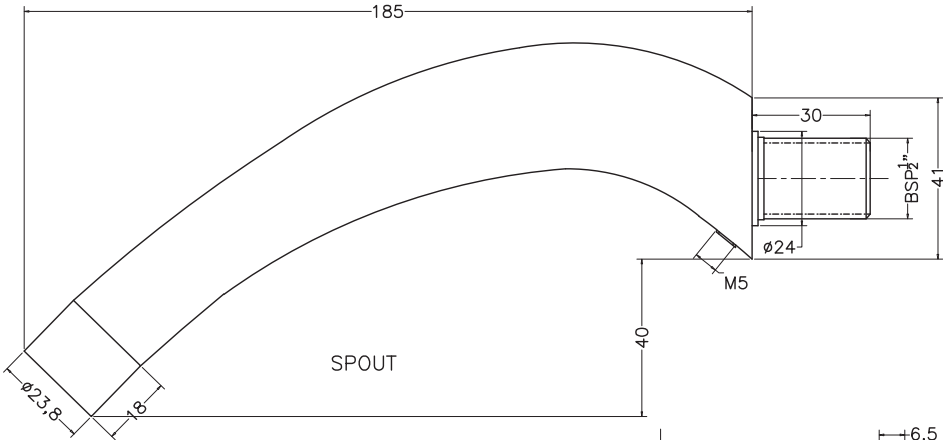

Unit : cm

SPOUT

SPOUT

BASE WASHER

SHANK

FLANGE

ZINNIA	
Catalogue No.	: Q353126120
Item Description	: Wall mounted bath spout
Product Raw Material	: Brass
ALL DIMENSIONS ARE IN MM	
Scale	NTS
Sheet Size	A4

This Drawing remain the property of QUEO. It must not, even in part, be reproduced or may available to unauthorised person without express concerned of QUEO.