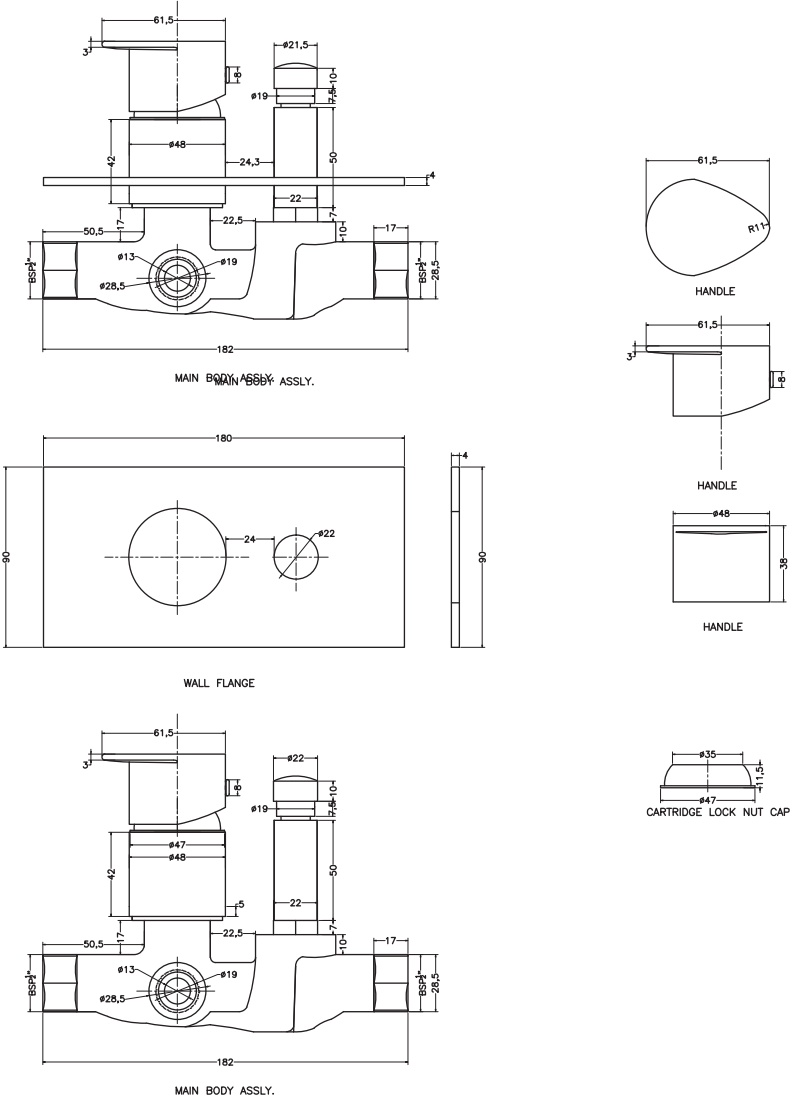

Unit : cm

ZINNIA	
Catalogue No.	: Q353123120
Item Description	: Single lever bath & shower mixer for concealed installation
Product Raw Material	: Brass
ALL DIMENSIONS ARE IN MM	
Scale	NTS
Sheet Size	A4