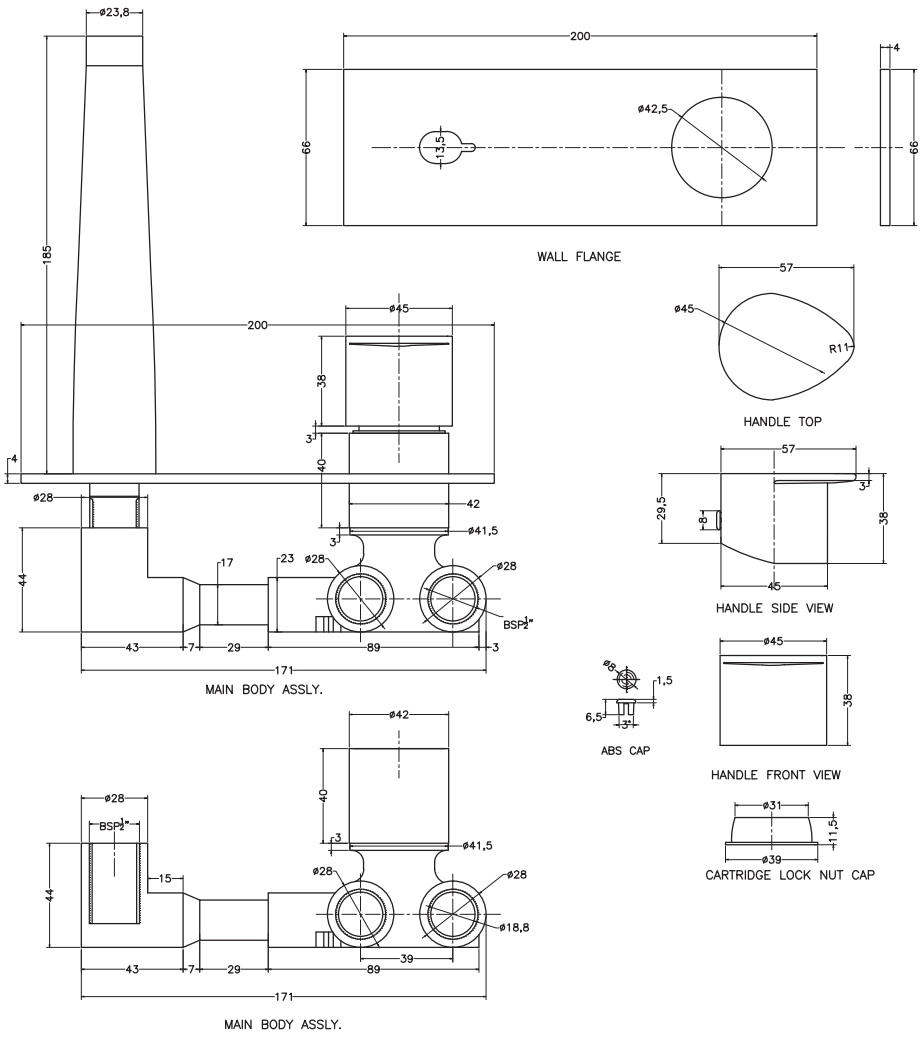

Unit : cm

ZINNIA	
Catalogue No.	: Q353117120
Item Description	: Wall mounted single lever basin mixer for concealed installation
Product Raw Material	: Brass
ALL DIMENSIONS ARE IN MM	
Scale	NTS
Sheet Size	A4