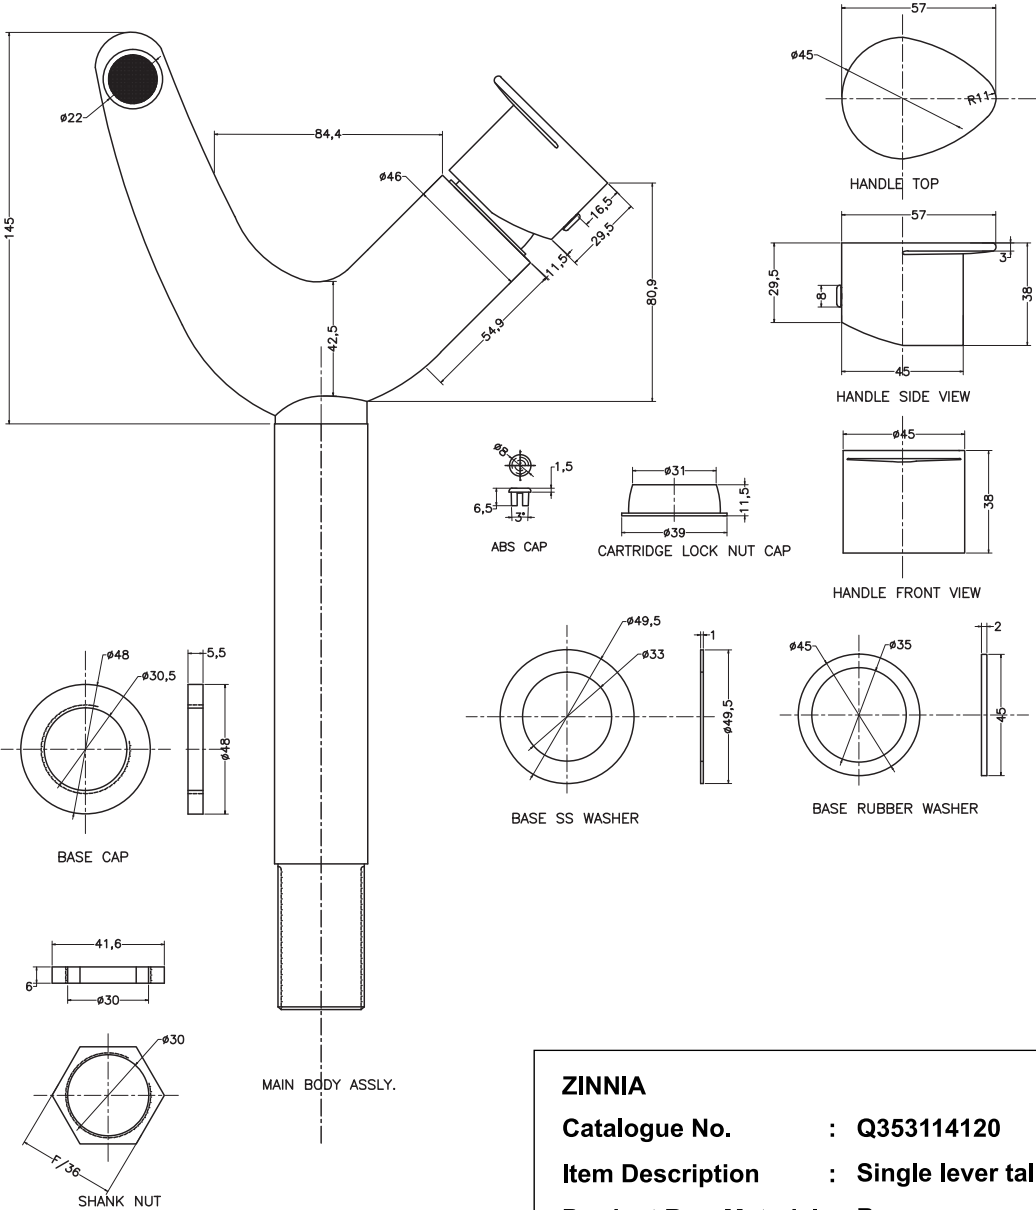

Unit : cm

ZINNIA	
Catalogue No.	: Q353114120
Item Description	: Single lever tall basin mixer
Product Raw Material	: Brass
ALL DIMENSIONS ARE IN MM	
Scale	NTS
Sheet Size	A4

This Drawing remain the property of QUEO. It must not, even in part, be reproduced or may available to unauthorised person without express concerned of QUEO.