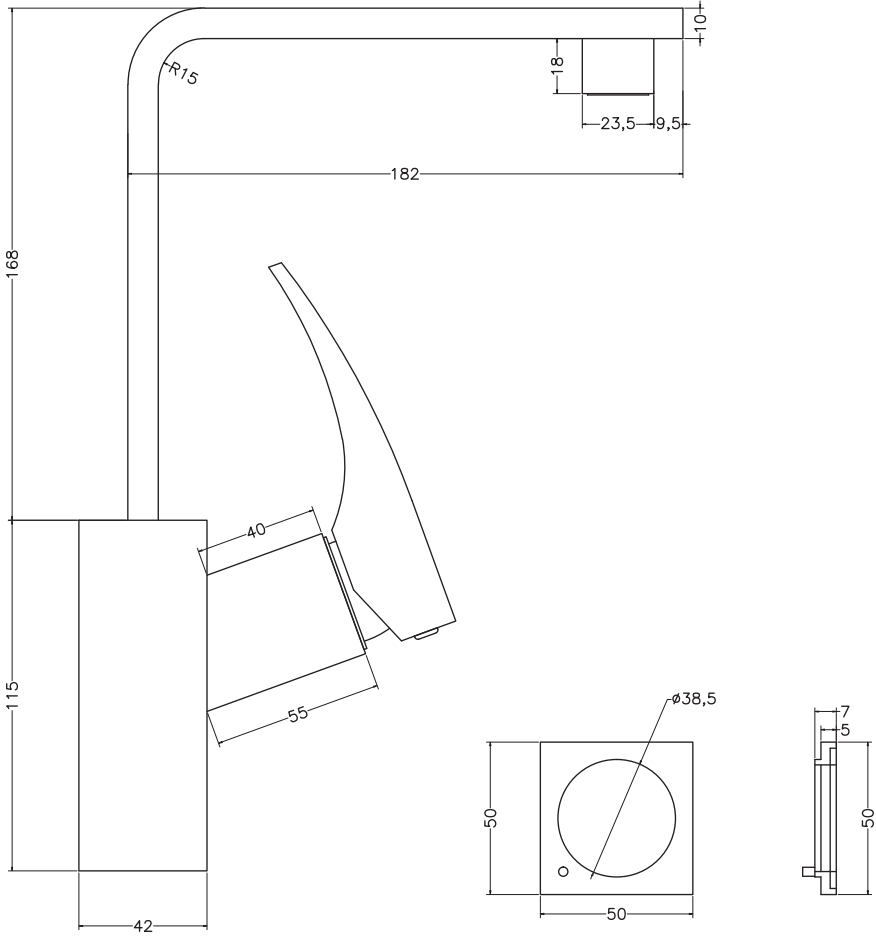

Unit : cm

MAIN BODY ASSLY.

WALL FLANGE

FELISA	
Catalogue No.	: Q403118120
Item Description	: Single lever Kitchen mixer
Product Raw Material	: Brass
ALL DIMENSIONS ARE IN MM	
Scale	NTS
Sheet Size	A4

This Drawing remain the property of QUEO. It must not, even in part, be reproduced or may available to unauthorised person without express concerned of QUEO.