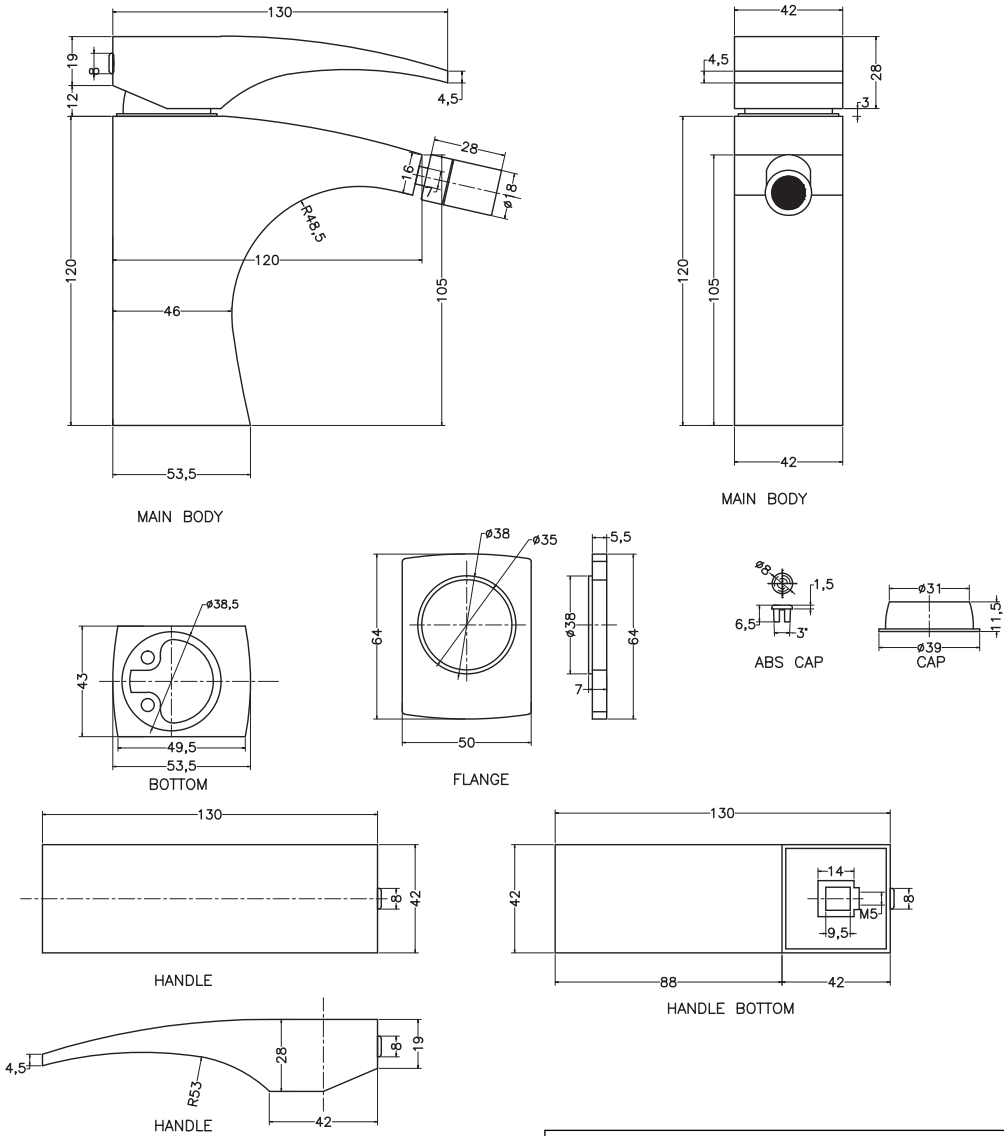

Unit : cm

FELISA	
Catalogue No.	: Q403116120
Item Description	: Single lever bidet mixer
Product Raw Material	: Brass
ALL DIMENSIONS ARE IN MM	
Scale	NTS
Sheet Size	A4

This Drawing remain the property of QUEO. It must not, even in part, be reproduced or may available to unauthorised person without express concerned of QUEO.