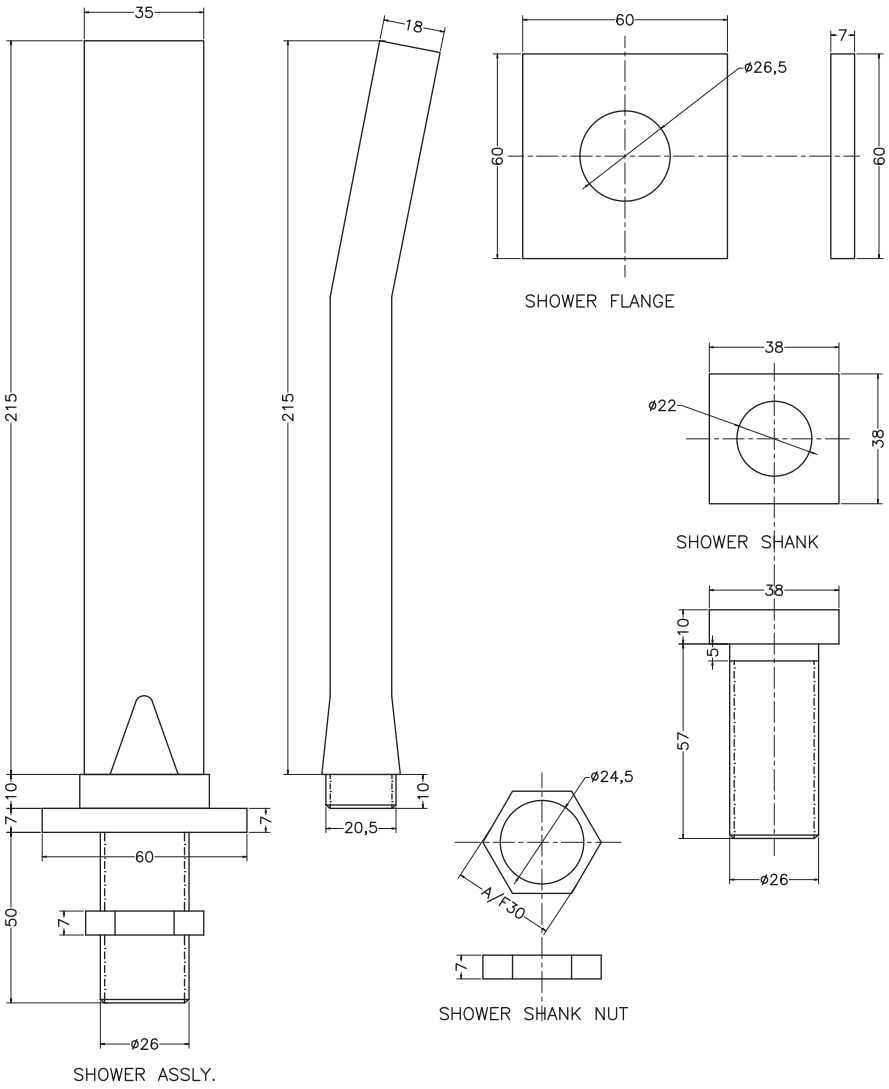

Unit : cm

FELISA	
Catalogue No.	: Q403125120
Item Description	: Three hole bath & shower mixer
Product Raw Material	: Brass
ALL DIMENSIONS ARE IN MM	
Scale	NTS
Sheet Size	A4

This Drawing remain the property of QUEO. It must not, even in part, be reproduced or may available to unauthorised person without express concerned of QUEO.