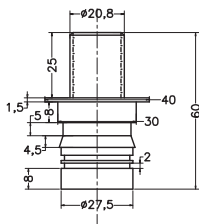

Unit : cm

MAIN BODY ASSLY.

MAIN BODY ASSLY.

NIPPLE

WALL FLANGE

NIPPLE

<b>FELISA</b>	
<b>Catalogue No.</b>	<b>: Q403126220</b>
<b>Item Description</b>	<b>: Spout with divertor</b>
<b>Product Raw Material</b>	<b>: Brass</b>
<b>ALL DIMENSIONS ARE IN MM</b>	
<b>Scale</b>	<b>NTS</b>
<b>Sheet Size</b>	<b>A4</b>