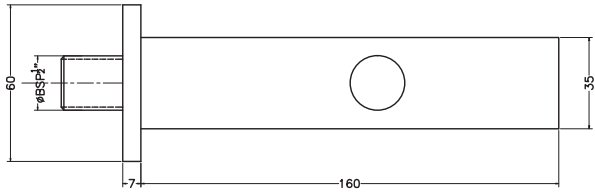

Unit : cm

MAIN BODY ASSLY.

MAIN BODY ASSLY.

NIPPLE

WALL FLANGE

NIPPLE

<b>FELISA</b>	
<b>Catalogue No.</b>	<b>: Q403126220</b>
<b>Item Description</b>	<b>: Spout with divertor</b>
<b>Product Raw Material</b>	<b>: Brass</b>
<b>ALL DIMENSIONS ARE IN MM</b>	
<b>Scale</b>	<b>NTS</b>
<b>Sheet Size</b>	<b>A4</b>