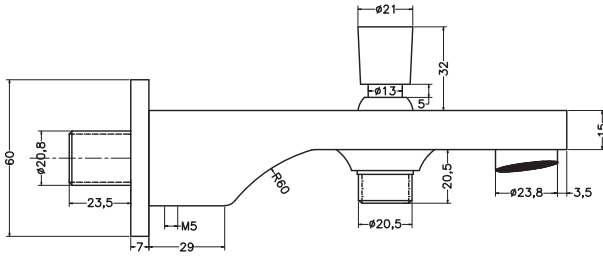

Unit : cm

MAIN BODY ASSLY.

MAIN BODY ASSLY.

NIPPLE

WALL FLANGE

NIPPLE

<b>FELISA</b>	
<b>Catalogue No.</b>	<b>: Q403126220</b>
<b>Item Description</b>	<b>: Spout with divertor</b>
<b>Product Raw Material</b>	<b>: Brass</b>
<b>ALL DIMENSIONS ARE IN MM</b>	
<b>Scale</b>	<b>NTS</b>
<b>Sheet Size</b>	<b>A4</b>