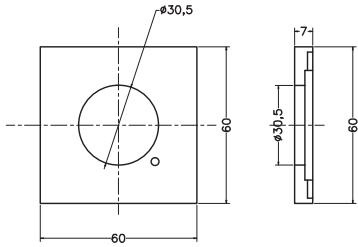

Unit : cm

MAIN BODY ASSLY.

MAIN BODY ASSLY.

NIPPLE

WALL FLANGE

NIPPLE

<b>FELISA</b>	
<b>Catalogue No.</b>	<b>: Q403126220</b>
<b>Item Description</b>	<b>: Spout with divertor</b>
<b>Product Raw Material</b>	<b>: Brass</b>
<b>ALL DIMENSIONS ARE IN MM</b>	
<b>Scale</b>	<b>NTS</b>
<b>Sheet Size</b>	<b>A4</b>