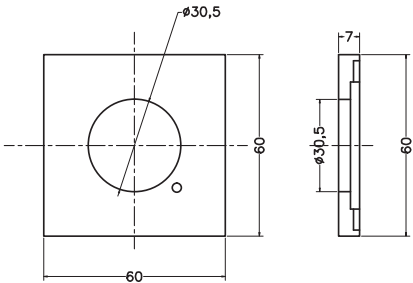

Unit : cm

MAIN BODY ASSLY.

MAIN BODY ASSLY.

NIPPLE

WALL FLANGE

NIPPLE

| | |
|---------------------------------|----------------------------------|
| FELISA | |
| Catalogue No. | : Q403126120 |
| Item Description | : Wall mounted bath spout |
| Product Raw Material | : Brass |
| ALL DIMENSIONS ARE IN MM | |
| Scale | NTS |
| Sheet Size | A4 |
| | |