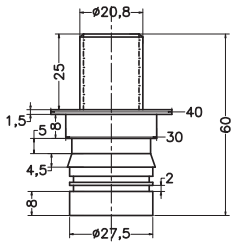

Unit : cm

MAIN BODY ASSLY.

MAIN BODY ASSLY.

NIPPLE

WALL FLANGE

NIPPLE

| | |
|---------------------------------|----------------------------------|
| FELISA | |
| Catalogue No. | : Q403126120 |
| Item Description | : Wall mounted bath spout |
| Product Raw Material | : Brass |
| ALL DIMENSIONS ARE IN MM | |
| Scale | NTS |
| Sheet Size | A4 |
| | |