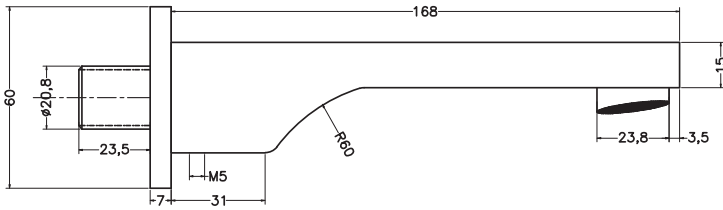

Unit : cm

MAIN BODY ASSLY.

MAIN BODY ASSLY.

NIPPLE

WALL FLANGE

NIPPLE

| | |
|---------------------------------|----------------------------------|
| FELISA | |
| Catalogue No. | : Q403126120 |
| Item Description | : Wall mounted bath spout |
| Product Raw Material | : Brass |
| ALL DIMENSIONS ARE IN MM | |
| Scale | NTS |
| Sheet Size | A4 |
| | |