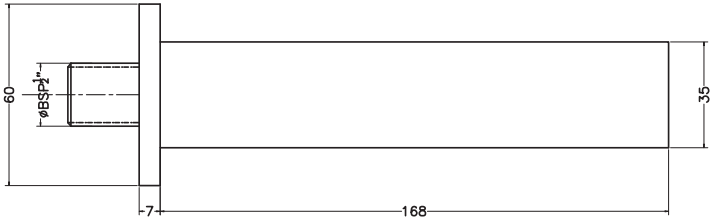

Unit : cm

MAIN BODY ASSLY.

MAIN BODY ASSLY.

NIPPLE

WALL FLANGE

NIPPLE

| | |
|---------------------------------|----------------------------------|
| FELISA | |
| Catalogue No. | : Q403126120 |
| Item Description | : Wall mounted bath spout |
| Product Raw Material | : Brass |
| ALL DIMENSIONS ARE IN MM | |
| Scale | NTS |
| Sheet Size | A4 |
| | |