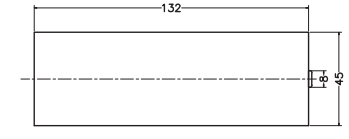

Unit : cm

MAIN BODY ASSLY.

HANDLE

HANDLE

HANDLE

WALL FLANGE

CARTRIDGE LOCK NUT

MAIN BODY ASSLY.

ABS CAP

CAP

FELISA	
Catalogue No.	: Q403123120
Item Description	: Single lever bath & shower mixer for concealed installation
Product Raw Material	: Brass
ALL DIMENSIONS ARE IN MM	
Scale	NTS
Sheet Size	A4