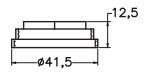

Unit : cm

MAIN BODY ASSLY.

HANDLE

HANDLE

HANDLE

WALL FLANGE

CARTRIDGE LOCK NUT

MAIN BODY ASSLY.

ABS CAP

CAP

FELISA	
Catalogue No.	: Q403123120
Item Description	: Single lever bath & shower mixer for concealed installation
Product Raw Material	: Brass
ALL DIMENSIONS ARE IN MM	
Scale	NTS
Sheet Size	A4