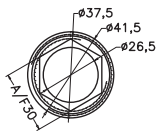

Unit : cm

MAIN BODY ASSLY.

HANDLE

HANDLE

HANDLE

WALL FLANGE

CARTRIDGE LOCK NUT

MAIN BODY ASSLY.

ABS CAP

CAP

FELISA	
Catalogue No.	: Q403123120
Item Description	: Single lever bath & shower mixer for concealed installation
Product Raw Material	: Brass
ALL DIMENSIONS ARE IN MM	
Scale	NTS
Sheet Size	A4