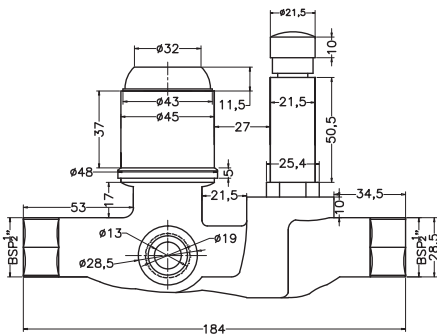

Unit : cm

MAIN BODY ASSLY.

HANDLE

HANDLE

HANDLE

WALL FLANGE

CARTRIDGE LOCK NUT

MAIN BODY ASSLY.

ABS CAP

CAP

FELISA	
Catalogue No.	: Q403123120
Item Description	: Single lever bath & shower mixer for concealed installation
Product Raw Material	: Brass
ALL DIMENSIONS ARE IN MM	
Scale	NTS
Sheet Size	A4