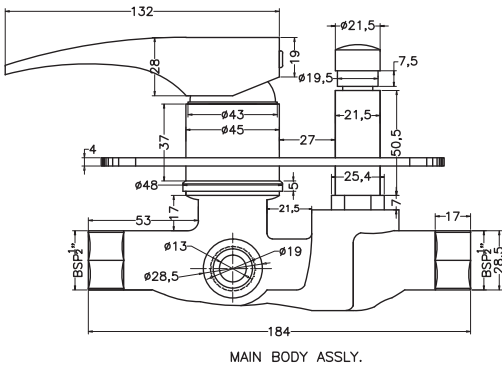

Unit : cm

MAIN BODY ASSLY.

HANDLE

HANDLE

HANDLE

WALL FLANGE

CARTRIDGE LOCK NUT

MAIN BODY ASSLY.

ABS CAP

CAP

FELISA	
Catalogue No.	: Q403123120
Item Description	: Single lever bath & shower mixer for concealed installation
Product Raw Material	: Brass
ALL DIMENSIONS ARE IN MM	
Scale	NTS
Sheet Size	A4