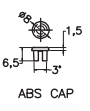

Unit : cm

MAIN BODY ASSLY.

HANDLE

HANDLE

HANDLE

WALL FLANGE

CARTRIDGE LOCK NUT

MAIN BODY ASSLY.

ABS CAP

CAP

FELISA	
Catalogue No.	: Q403123120
Item Description	: Single lever bath & shower mixer for concealed installation
Product Raw Material	: Brass
ALL DIMENSIONS ARE IN MM	
Scale	NTS
Sheet Size	A4