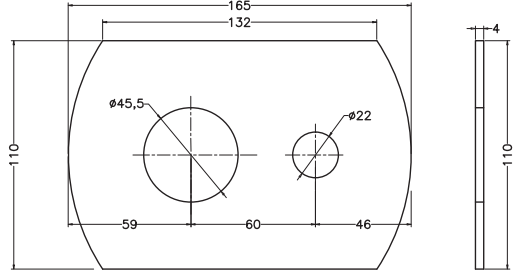

Unit : cm

MAIN BODY ASSLY.

HANDLE

HANDLE

HANDLE

WALL FLANGE

CARTRIDGE LOCK NUT

MAIN BODY ASSLY.

ABS CAP

CAP

FELISA	
Catalogue No.	: Q403123120
Item Description	: Single lever bath & shower mixer for concealed installation
Product Raw Material	: Brass
ALL DIMENSIONS ARE IN MM	
Scale	NTS
Sheet Size	A4