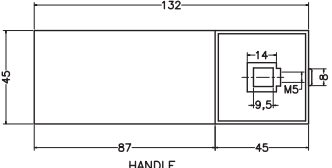

Unit : cm

MAIN BODY ASSLY.

HANDLE

HANDLE

HANDLE

WALL FLANGE

CARTRIDGE LOCK NUT

MAIN BODY ASSLY.

ABS CAP

CAP

FELISA	
Catalogue No.	: Q403123120
Item Description	: Single lever bath & shower mixer for concealed installation
Product Raw Material	: Brass
ALL DIMENSIONS ARE IN MM	
Scale	NTS
Sheet Size	A4