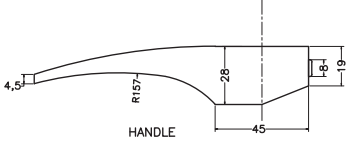

Unit : cm

MAIN BODY ASSLY.

HANDLE

HANDLE

HANDLE

WALL FLANGE

CARTRIDGE LOCK NUT

MAIN BODY ASSLY.

ABS CAP

CAP

FELISA	
Catalogue No.	: Q403123120
Item Description	: Single lever bath & shower mixer for concealed installation
Product Raw Material	: Brass
ALL DIMENSIONS ARE IN MM	
Scale	NTS
Sheet Size	A4