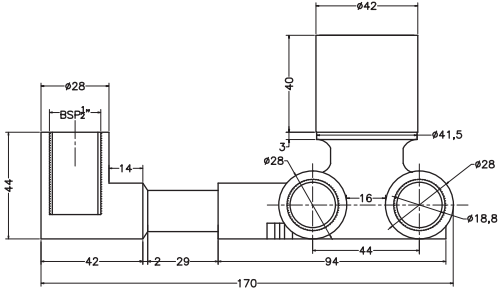

Unit : cm

MAIN BODY ASSLY.

MAIN BODY ASSLY.

<b>FELISA</b>	
<b>Catalogue No.</b>	: Q403117120
<b>Item Description</b>	: Wall mounted single lever basin mixer for concealed installation
<b>Product Raw Material</b>	: Brass
<b>ALL DIMENSIONS ARE IN MM</b>	
<b>Scale</b>	NTS
<b>Sheet Size</b>	A4