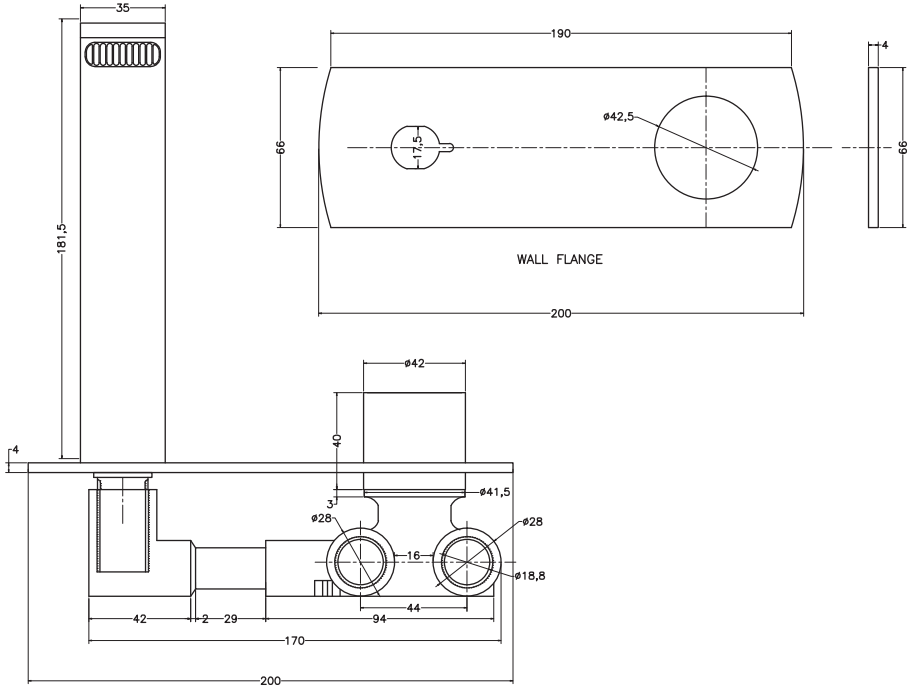

Unit : cm

MAIN BODY ASSLY.

MAIN BODY ASSLY.

<b>FELISA</b>	
<b>Catalogue No.</b>	: Q403117120
<b>Item Description</b>	: Wall mounted single lever basin mixer for concealed installation
<b>Product Raw Material</b>	: Brass
<b>ALL DIMENSIONS ARE IN MM</b>	
<b>Scale</b>	NTS
<b>Sheet Size</b>	A4