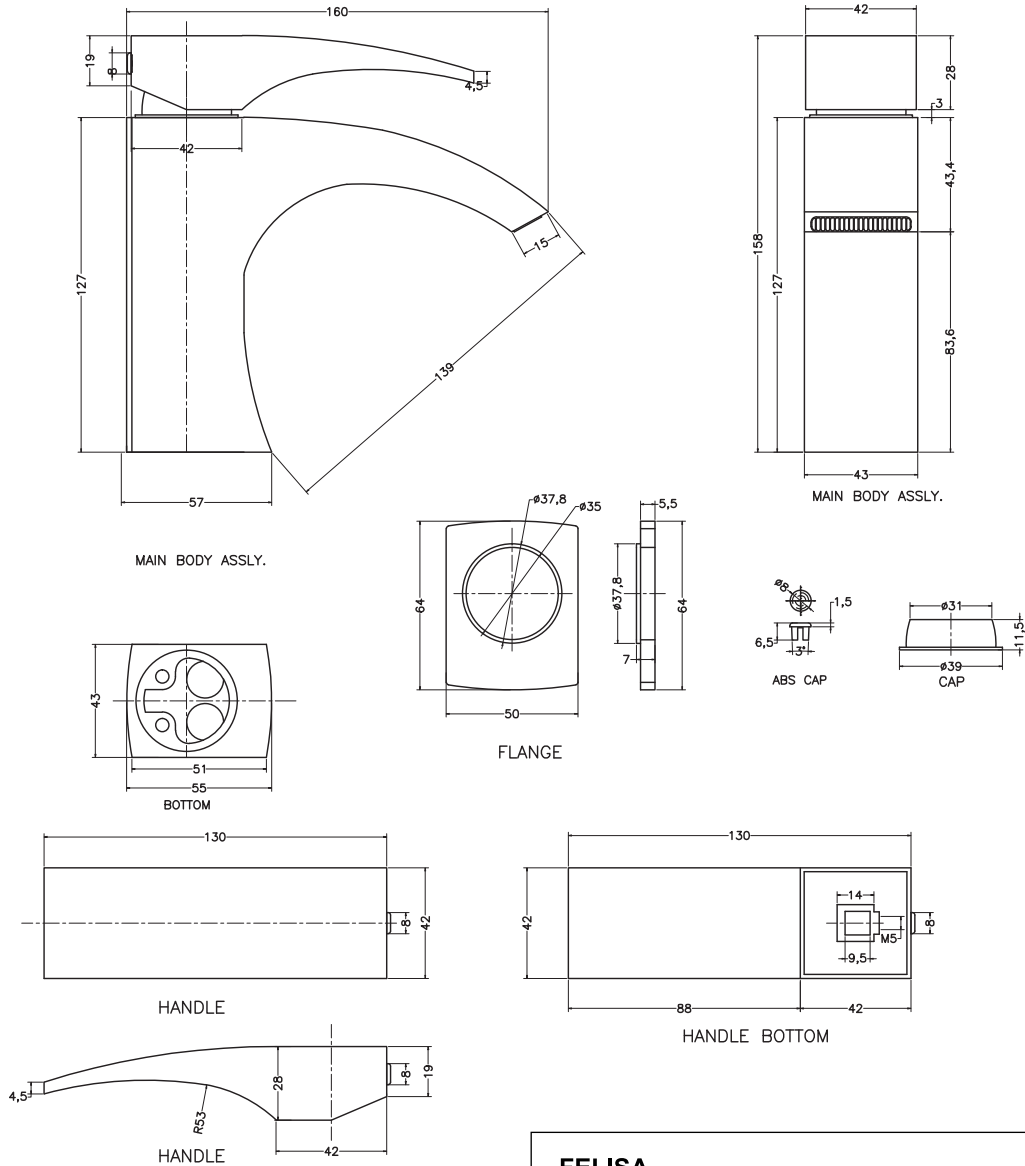

Unit : cm

FELISA	
Catalogue No.	: Q40311120
Item Description	: Single lever basin mixer
Product Raw Material	: Brass
ALL DIMENSIONS ARE IN MM	
Scale	NTS
Sheet Size	A4

This Drawing remain the property of QUEO. It must not, even in part, be reproduced or may available to unauthorised person without express concerned of QUEO.