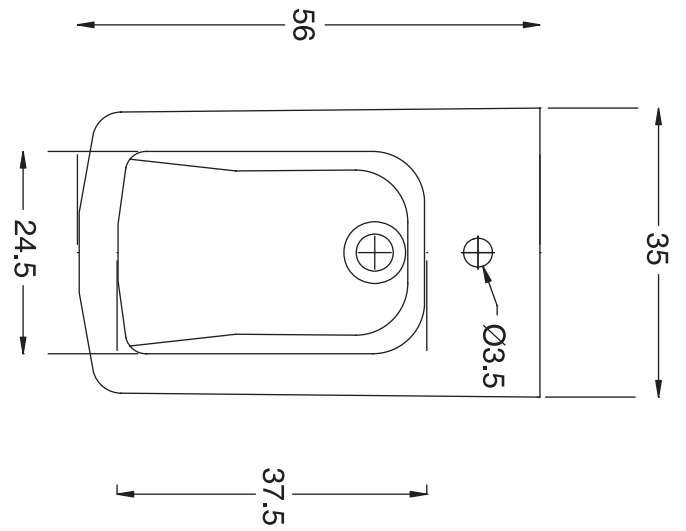

Unit : cm

FELISA

Catalogue No. : Q407410110

Item Description : Bidet floor mounted

Size : L X W X H
53 X 38 X 28 cm

Unit : cm

Products subject to technical modifications & design deviations
Specification subject to change without prior notice