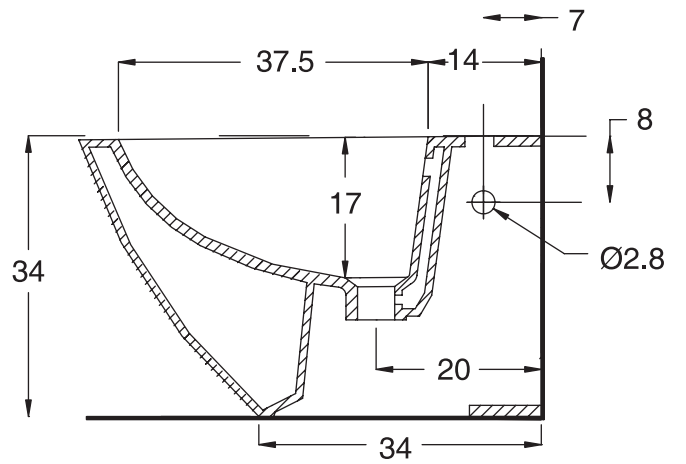

Unit : cm

FELISA

Catalogue No. : Q407410110

Item Description : Bidet floor mounted

Size : L X W X H
53 X 38 X 28 cm

Unit : cm

Products subject to technical modifications & design deviations
Specification subject to change without prior notice