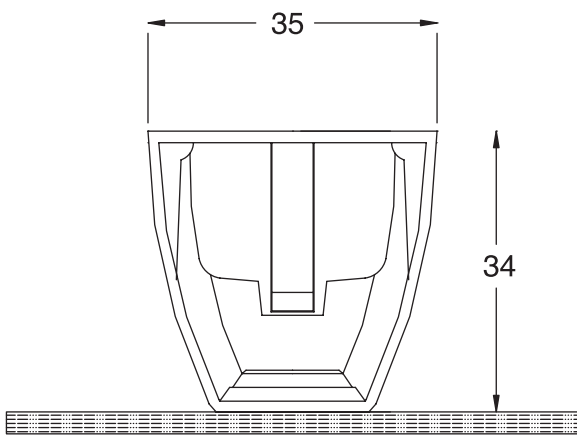

Unit : cm

FELISA

Catalogue No. : Q407410110

Item Description : Bidet floor mounted

Size : L X W X H
53 X 38 X 28 cm

Unit : cm

Products subject to technical modifications & design deviations
Specification subject to change without prior notice