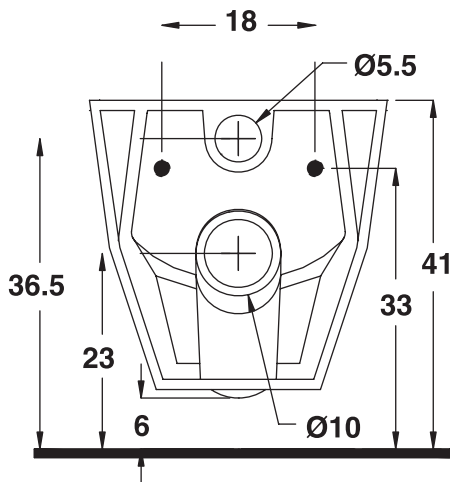

Unit : cm

FELISA

Catalogue No. : Q407240110

Item Description : Wall mounted water closet

Size : L X W X H
55 X 35 X 35 cm

Unit : cm

Products subject to technical modifications & design deviations
Specification subject to change without prior notice