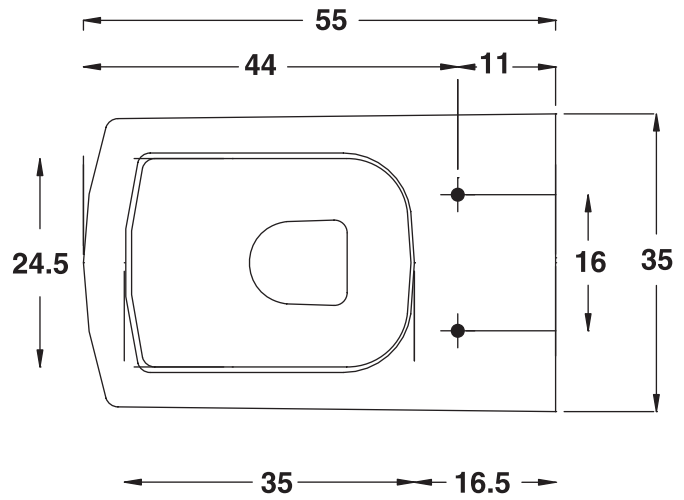

Unit : cm

FELISA

Catalogue No. : Q407240110

Item Description : Wall mounted water closet

Size : L X W X H
55 X 35 X 35 cm

Unit : cm

Products subject to technical modifications & design deviations
Specification subject to change without prior notice