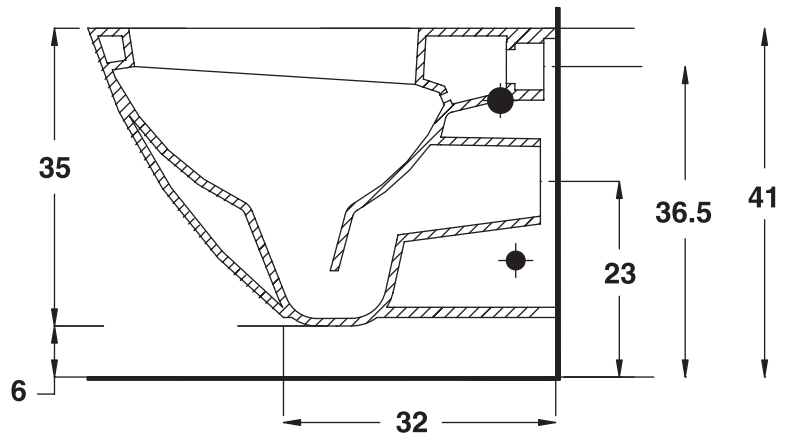

Unit : cm

FELISA

Catalogue No. : Q407240110

Item Description : Wall mounted water closet

Size : L X W X H
55 X 35 X 35 cm

Unit : cm

Products subject to technical modifications & design deviations
Specification subject to change without prior notice