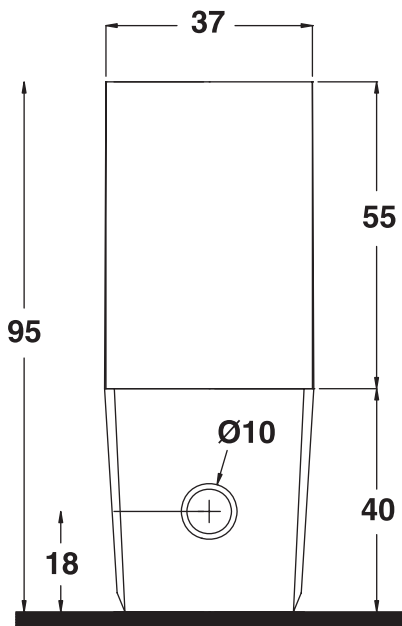

Unit : cm

FELISA

Catalogue No. : Q407220110

Item Description : Two piece water closet

Size : L X W X H
65 X 37 X 95 cm

Unit : cm

Products subject to technical modifications & design deviations
Specification subject to change without prior notice