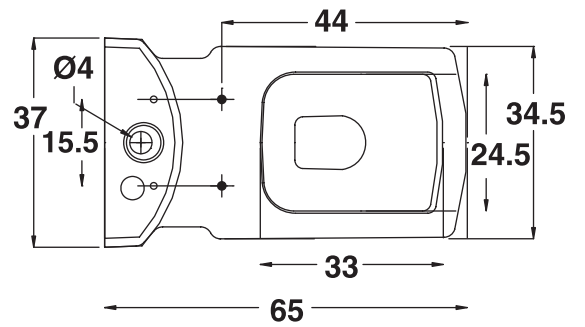

Unit : cm

FELISA

Catalogue No. : Q407220110

Item Description : Two piece water closet

Size : L X W X H
65 X 37 X 95 cm

Unit : cm

Products subject to technical modifications & design deviations
Specification subject to change without prior notice