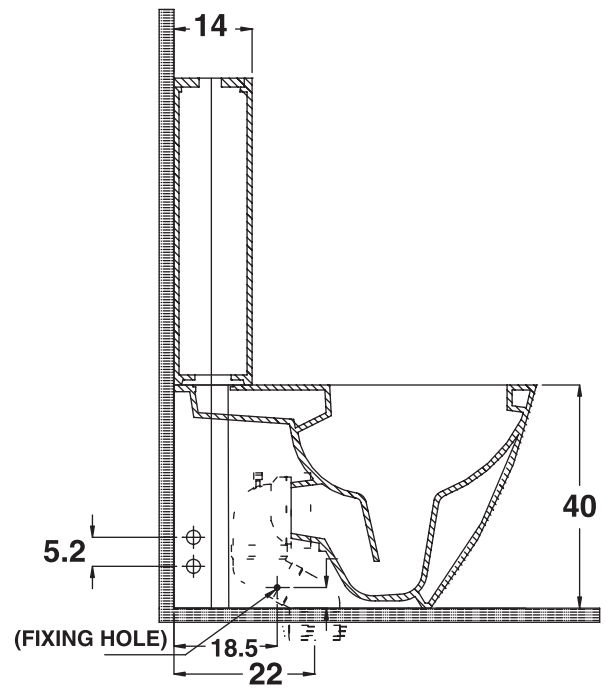

Unit : cm

FELISA

Catalogue No. : Q407220110

Item Description : Two piece water closet

Size : L X W X H
65 X 37 X 95 cm

Unit : cm

Products subject to technical modifications & design deviations
Specification subject to change without prior notice