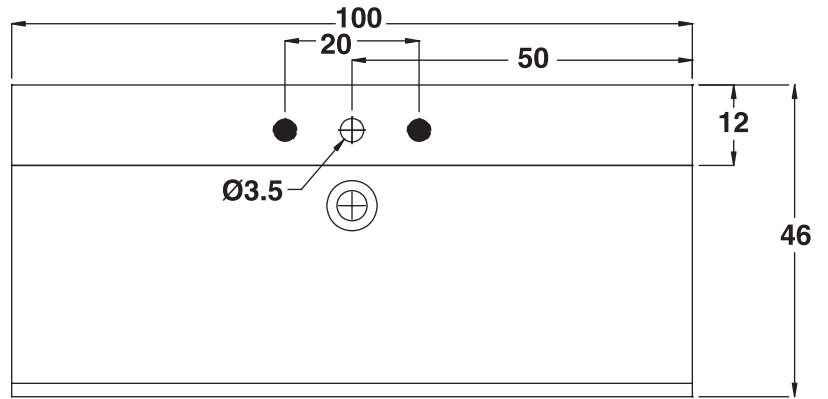

Unit : cm

FELISA

Catalogue No. : Q407140310

Item Description : Over the counter basin

Size : L X W X H  
100 X 46 X 14 cm

Unit : cm

Products subject to technical modifications & design deviations  
Specification subject to change without prior notice