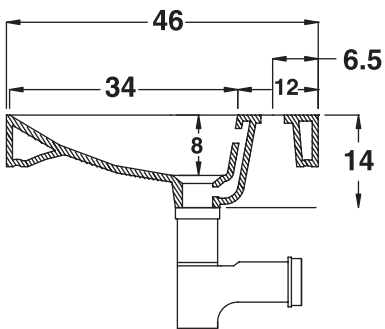

Unit : cm

FELISA

Catalogue No. : Q407140310

Item Description : Over the counter basin

Size : L X W X H  
100 X 46 X 14 cm

Unit : cm

Products subject to technical modifications & design deviations  
Specification subject to change without prior notice