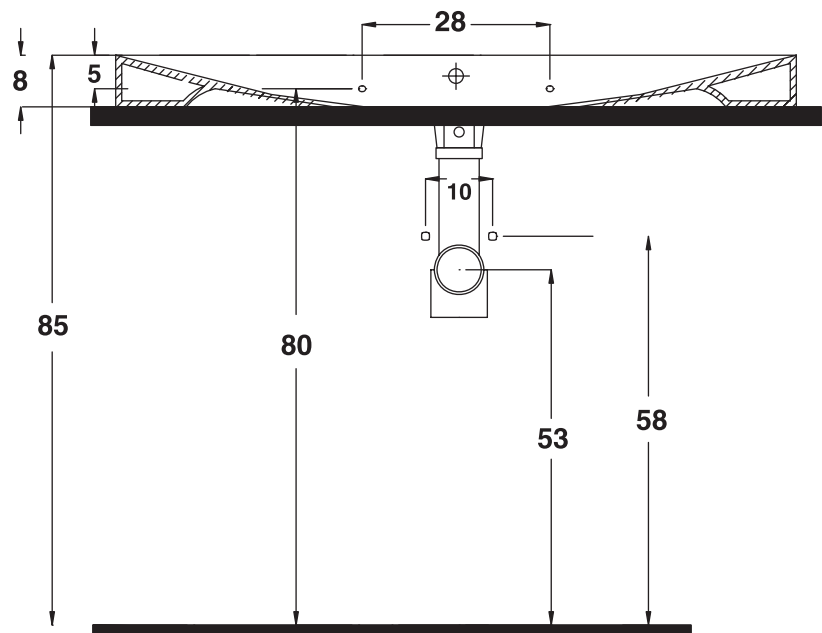

Unit : cm

FELISA

Catalogue No. : Q407140310

Item Description : Over the counter basin

Size : L X W X H  
100 X 46 X 14 cm

Unit : cm

Products subject to technical modifications & design deviations  
Specification subject to change without prior notice