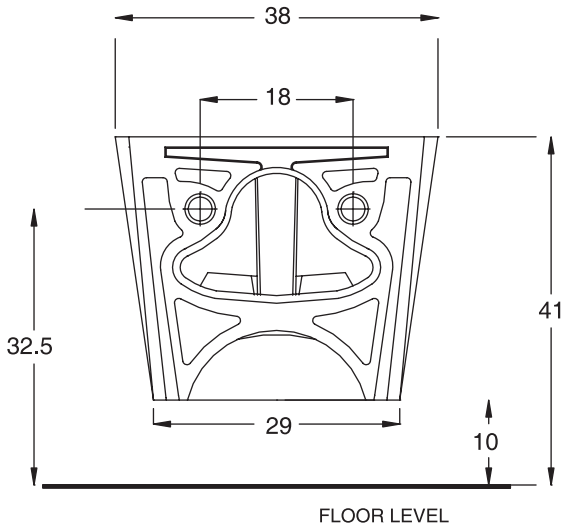

Unit : cm

F-CONCEPT

Catalogue No. : Q607420110

Item Description : Bidet wall mounted

Size : L X W X H
55 X 38 X 31 cm

Unit : cm

Products subject to technical modifications & design deviations
Specification subject to change without prior notice