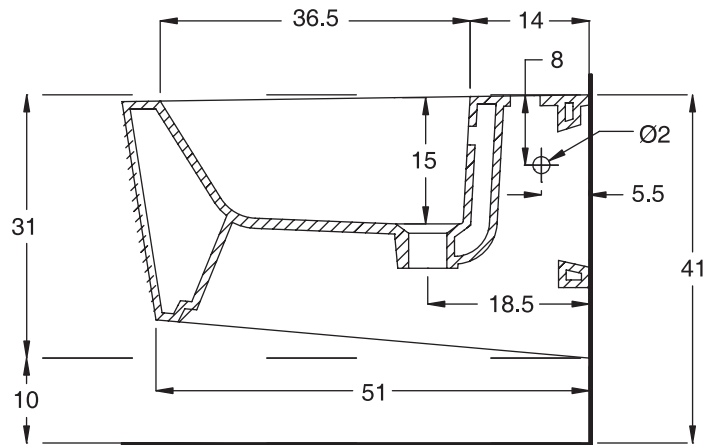

Unit : cm

F-CONCEPT

Catalogue No. : Q607420110

Item Description : Bidet wall mounted

Size : L X W X H
55 X 38 X 31 cm

Unit : cm

Products subject to technical modifications & design deviations
Specification subject to change without prior notice