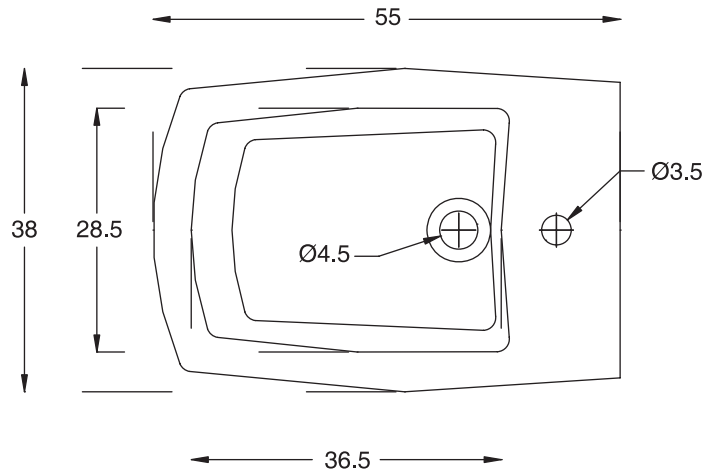

Unit : cm

F-CONCEPT

Catalogue No. : Q607420110

Item Description : Bidet wall mounted

Size : L X W X H
55 X 38 X 31 cm

Unit : cm

Products subject to technical modifications & design deviations
Specification subject to change without prior notice