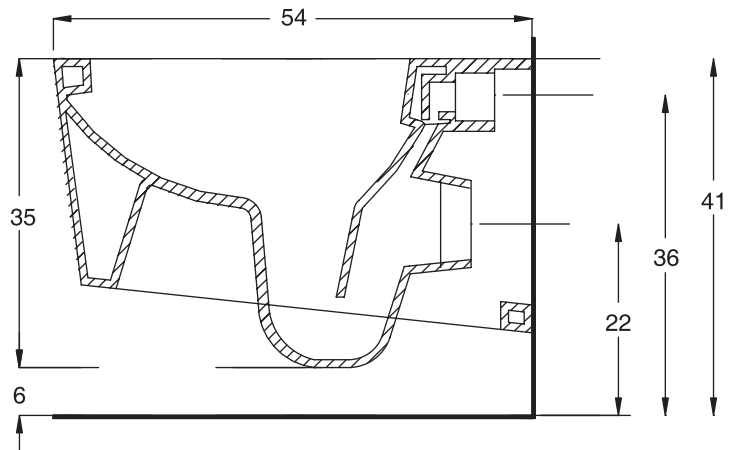

Unit : cm

F-CONCEPT

Catalogue No. : Q607240110

Item Description : Wall mounted water closet

Size : L X W X H
54 X 37.5 X 35 cm

Unit : cm

Products subject to technical modifications & design deviations
Specification subject to change without prior notice