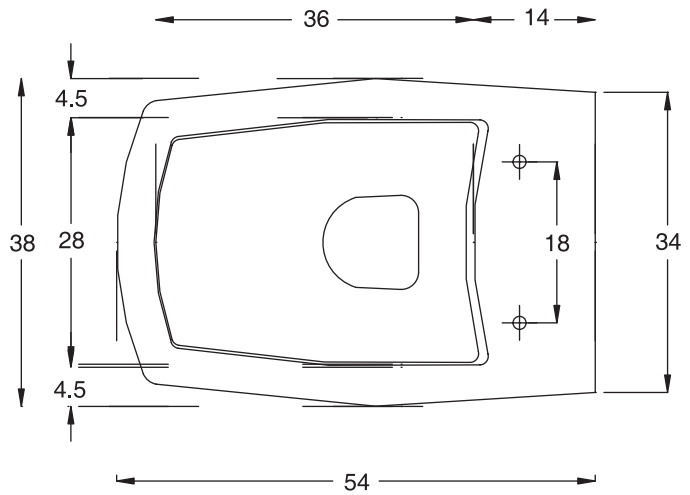

Unit : cm

F-CONCEPT

Catalogue No. : Q607240110

Item Description : Wall mounted water closet

Size : L X W X H
54 X 37.5 X 35 cm

Unit : cm

Products subject to technical modifications & design deviations
Specification subject to change without prior notice