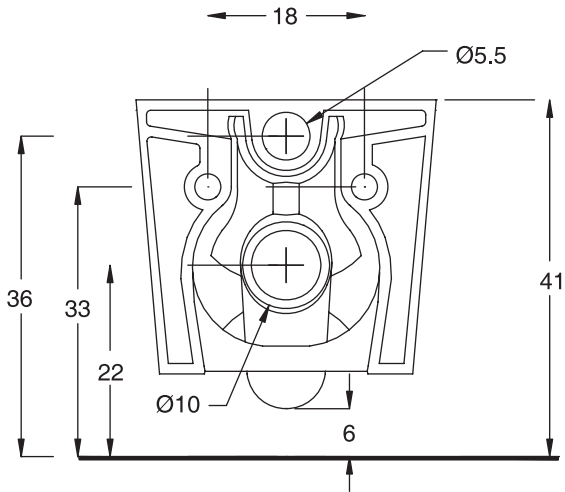

Unit : cm

F-CONCEPT

Catalogue No. : Q607240110

Item Description : Wall mounted water closet

Size : L X W X H
54 X 37.5 X 35 cm

Unit : cm

Products subject to technical modifications & design deviations
Specification subject to change without prior notice