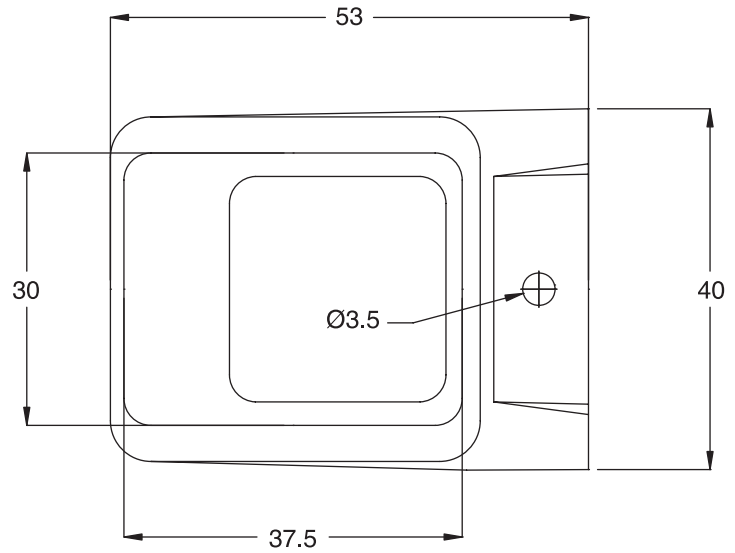

Unit : cm

**F-MORWEN**

Catalogue No. : Q707420110

Item Description : Bidet wall mounted

Size : L X W X H  
53 X 40 X 36 cm

Unit : cm

Products subject to technical modifications & design deviations  
Specification subject to change without prior notice