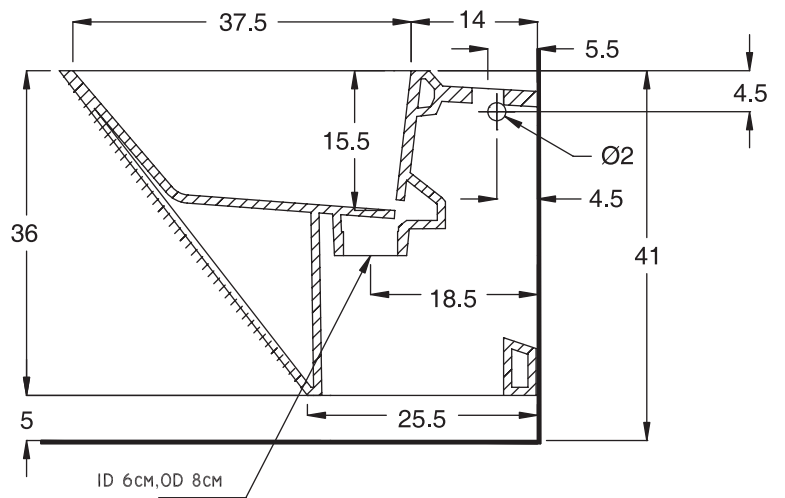

Unit : cm

**F-MORWEN**

Catalogue No. : Q707420110

Item Description : Bidet wall mounted

Size : L X W X H  
53 X 40 X 36 cm

Unit : cm

Products subject to technical modifications & design deviations  
Specification subject to change without prior notice