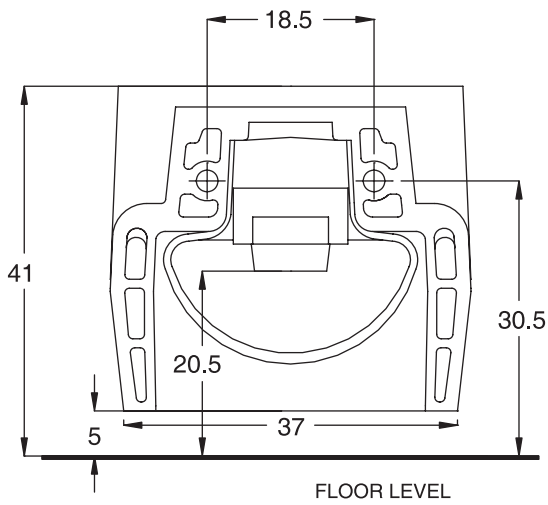

Unit : cm

**F-MORWEN**

Catalogue No. : Q707420110

Item Description : Bidet wall mounted

Size : L X W X H  
53 X 40 X 36 cm

Unit : cm

Products subject to technical modifications & design deviations  
Specification subject to change without prior notice