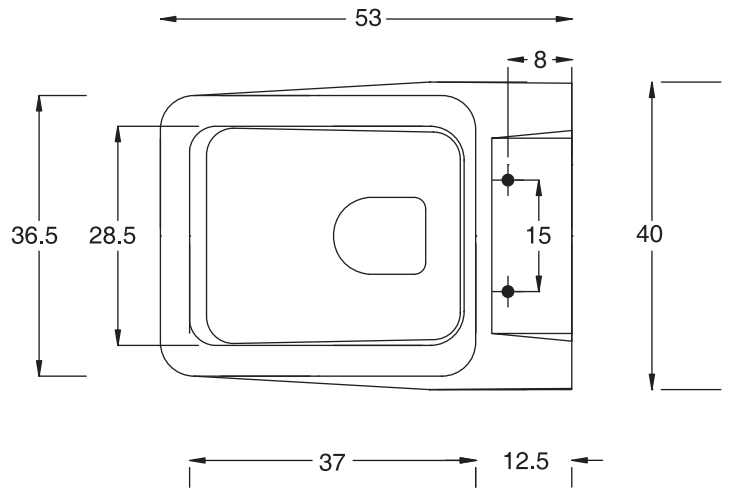

Unit : cm

F-MORWEN

Catalogue No. : Q707240110

Item Description : Wall mounted water closet

Size : L X W X H
53 X 40 X 36 cm

Unit : cm

Products subject to technical modifications & design deviations
Specification subject to change without prior notice