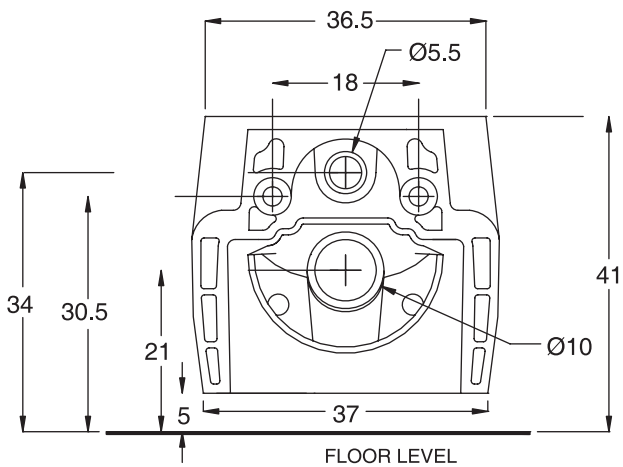

Unit : cm

F-MORWEN

Catalogue No. : Q707240110

Item Description : Wall mounted water closet

Size : L X W X H
53 X 40 X 36 cm

Unit : cm

Products subject to technical modifications & design deviations
Specification subject to change without prior notice