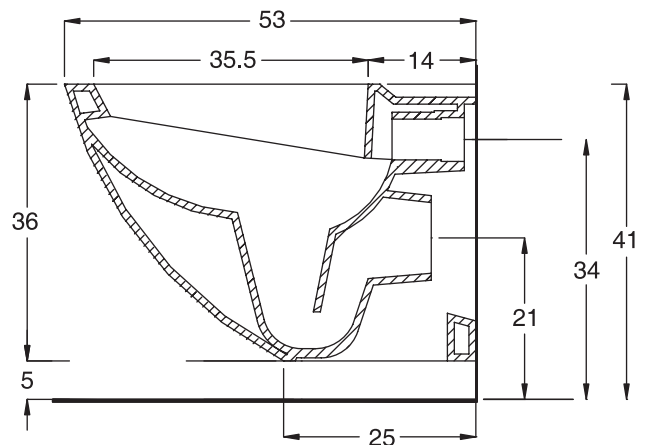

Unit : cm

F-MORWEN

Catalogue No. : Q707240110

Item Description : Wall mounted water closet

Size : L X W X H
53 X 40 X 36 cm

Unit : cm

Products subject to technical modifications & design deviations
Specification subject to change without prior notice