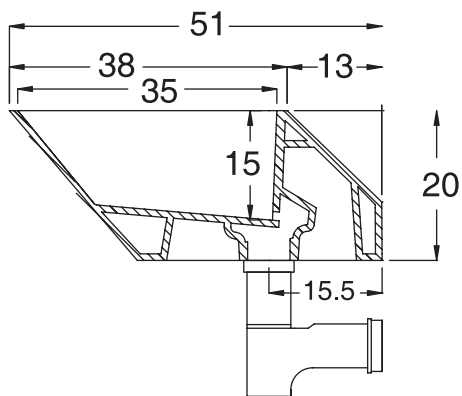

Unit : cm

F-MORWEN	
Catalogue No.	: Q707140210
Item Description	: Over the counter basin w/o tap hole
Size	: L X W X H 63 X 51 X 20 cm
Unit	: cm

Products subject to technical modifications & design deviations
Specification subject to change without prior notice