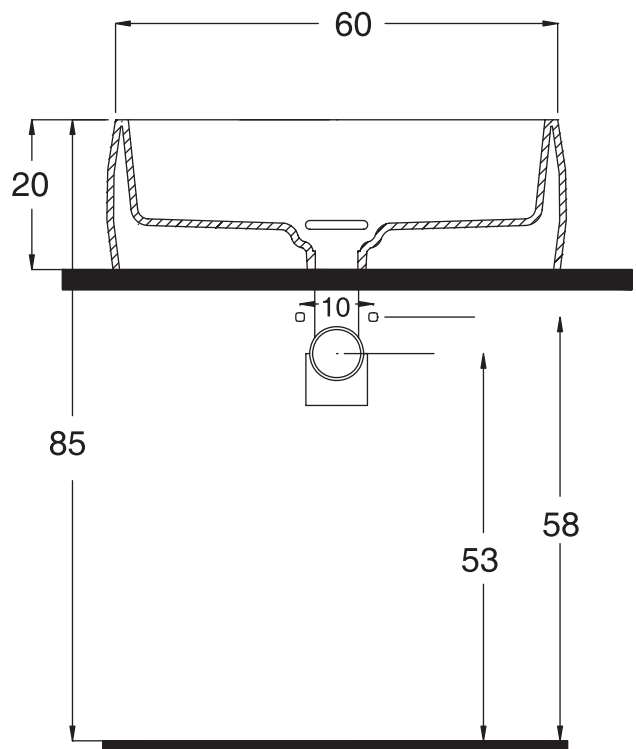

Unit : cm

F-MORWEN	
Catalogue No.	: Q707140210
Item Description	: Over the counter basin w/o tap hole
Size	: L X W X H 63 X 51 X 20 cm
Unit	: cm

Products subject to technical modifications & design deviations
Specification subject to change without prior notice