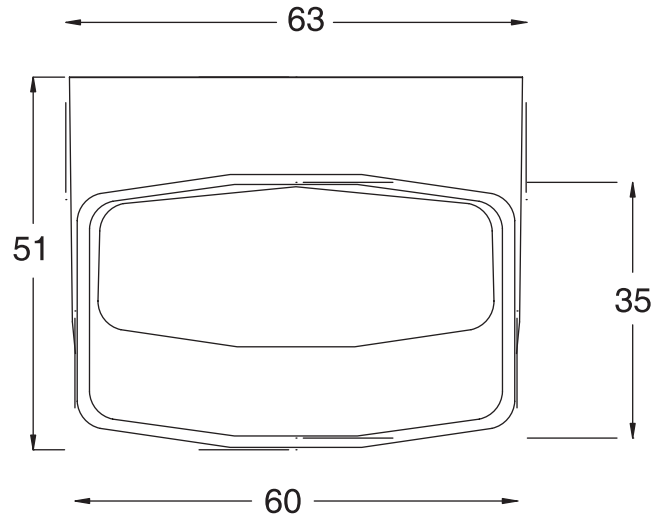

Unit : cm

F-MORWEN	
Catalogue No.	: Q707140210
Item Description	: Over the counter basin w/o tap hole
Size	: L X W X H 63 X 51 X 20 cm
Unit	: cm

Products subject to technical modifications & design deviations
Specification subject to change without prior notice