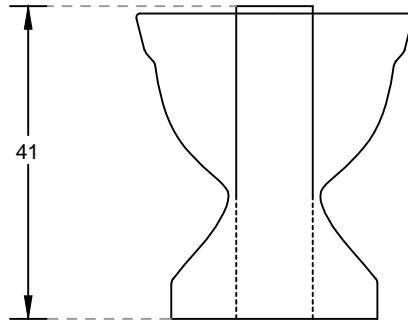

PLAN VIEW

FRONT ELEVATION

hindware		HSIL LIMITED, BAHADURGARH	
CATALOGUE No.:		30006	
ITEM DESCRIPTION:		BIDET CONSTELLATION (36.5 x 60 x 41 cm)	
DRAWN:		UNIT: CM	
CHECKED:		SCALE: 1:10	
APPROVED:		DRG. No.: BID/002	
DATE: 03.06.2009		REV. No.: 1	