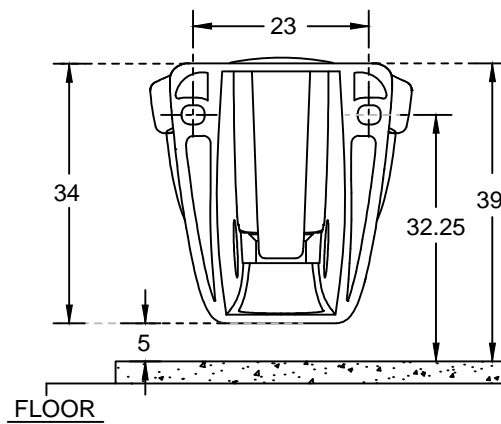

PLAN VIEW

BACK VIEW

hindware

HSIL LIMITED,
BAHADURGARH

CATALOGUE No.:	30007	UNIT: CM
ITEM DESCRIPTION:	BIDET WALL MOUNTING CONSTELLATION (36 x 59 x 34 cm)	SCALE: 1:10
DRAWN:		DRG. No.: BID/001
CHECKED:		Rev. No.: 1
APPROVED:		
DATE:	03.06.2009	