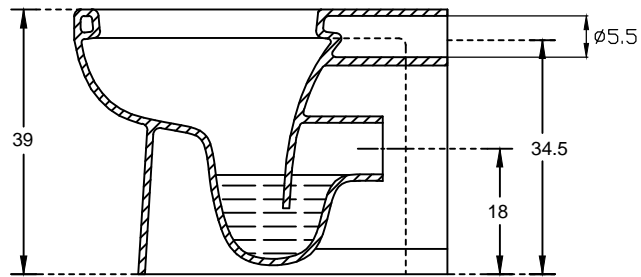

PLAN VIEW

SECTIONAL VIEW

		HSIL LIMITED, BAHADURGARH	
CATALOGUE No.: 20086		ITEM DESCRIPTION: EWC MALIBU 'P' (55 X 36 X 39 cm)	
DRAWN:		UNIT: CM	
CHECKED:		SCALE: 1:10	
APPROVED:		DRG. No.: WC/133 REV. No.: 0	
DATE: 13.05.2010			