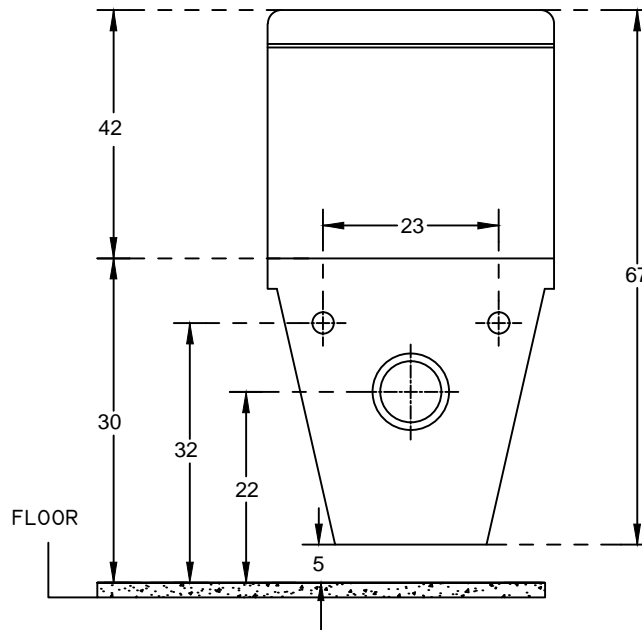

PLAN VIEW

BACK VIEW

hindware
ITALIAN COLLECTION

HSIL LIMITED,
BAHADURGARH

CATALOGUE No.: 92061 / 92123
ITEM DESCRIPTION: EWC W/M VIVA EXTENDED (65x39x67cm)

DRAWN:	UNIT: CM
CHECKED:	SCALE: 1:10
APPROVED:	DRG. No.: WC/102
DATE: 25.08.15	Rev. No.: 2