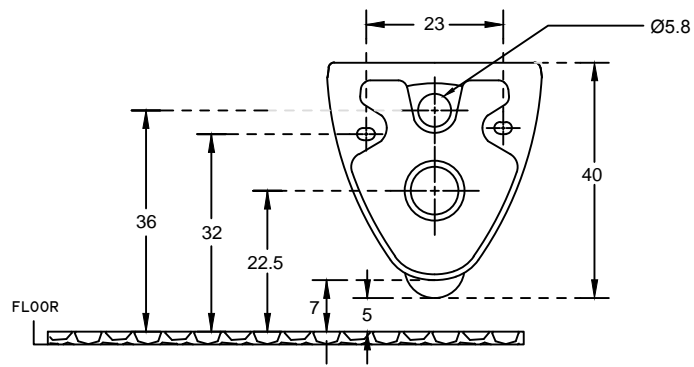

PLAN VIEW

BACK VIEW

<b>hindware</b> ITALIAN COLLECTION		HSIL LIMITED, BAHADURGARH	
CATALOGUE No.: 92034		ITEM DESCRIPTION: EWC WALL MOUNTING VENENZIA (55x 37 x 40 cm)	
DRAWN:		UNIT: CM	
CHECKED:		SCALE: 1/10	
APPROVED:		DRG. No.: WC/074 Rev. No.: 1	
DATE: 25.08.15			