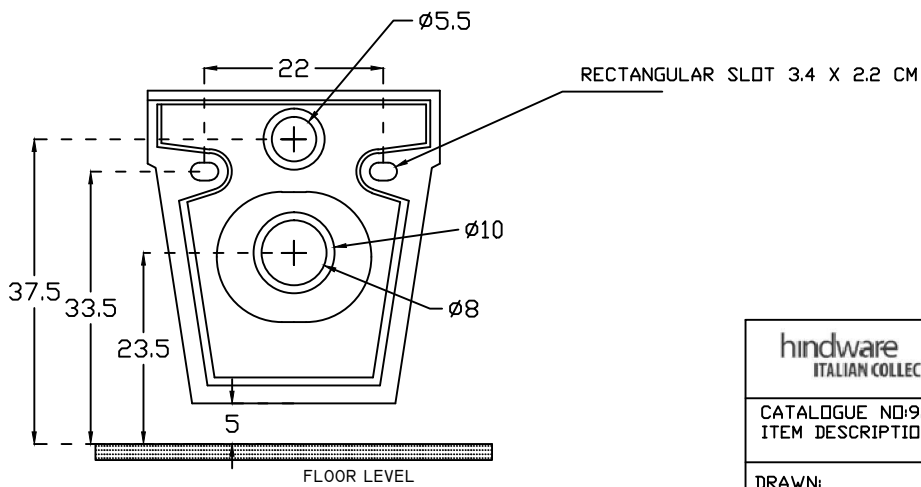

PLAN VIEW

FRONT ELEVATION

SECTIONAL VIEW

BACK VIEW

hindware ITALIAN COLLECTION		HSIL LIMITED, BAHADURGARH	
CATALOGUE NO: 92514 ITEM DESCRIPTION: EWC W/M QUADRA (55X36X38.5CM)			
DRAWN:		UNIT: CM	
CHECKED:		SCALE: 1:10	
APPROVED		DRAWING NO: WC/183	
DATE: 11.03.15		REV: 0	