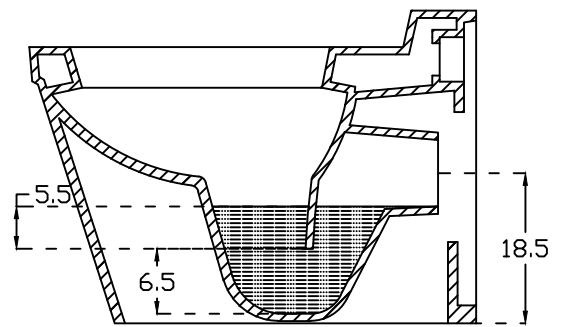

PLAN VIEW

FRONT ELEVATION

SECTIONAL VIEW

BACK VIEW

hindware ITALIAN COLLECTION		HSIL LIMITED, BAHADURGARH	
CATALOGUE NO: 92514 ITEM DESCRIPTION: EWC W/M QUADRA (55X36X38.5CM)			
DRAWN:		UNIT: CM	
CHECKED:		SCALE: 1:10	
APPROVED		DRAWING NO: WC/183	
DATE: 11.03.15		REV: 0	