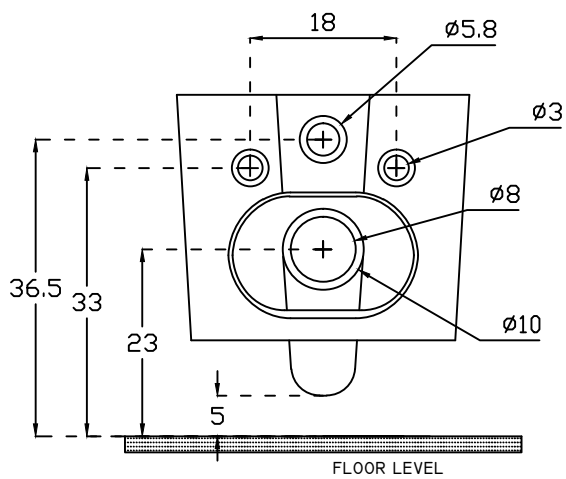

PLAN VIEW

FRONT ELEVATION

SECTIONAL VIEW

BACK VIEW

<b>hindware</b> ITALIAN COLLECTION		HSIL LIMITED, BAHADURGARH	
CATALOGUE NO: 92095 ITEM DESCRIPTION: Ewc WM Modena(57x37x36cm)			
DRAWN:		UNIT:CM	
CHECKED:		SCALE:1:10	
APPROVED		DRAWING NO:WC/168	
DATE:04.09.2013		REV:ND:0	