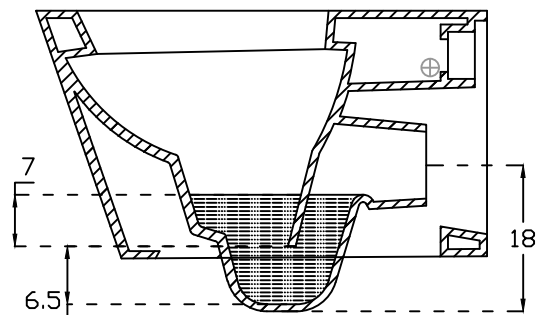

PLAN VIEW

FRONT ELEVATION

SECTIONAL VIEW

BACK VIEW

<b>hindware</b> ITALIAN COLLECTION		HSIL LIMITED, BAHADURGARH	
CATALOGUE NO: 92095 ITEM DESCRIPTION: Ewc WM Modena(57x37x36cm)			
DRAWN:		UNIT:CM	
CHECKED:		SCALE:1:10	
APPROVED		DRAWING NO:WC/168	
DATE:04.09.2013		REV:ND:0	