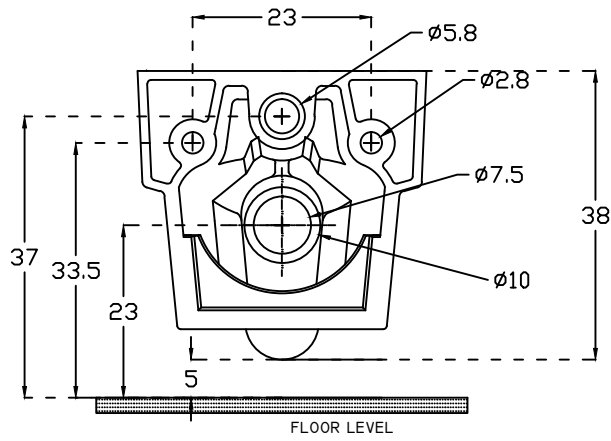

PLAN VIEW

BACK VIEW

hindware ITALIAN COLLECTION		HSIL LIMITED, BAHADURGARH
CATALOGUE NO: 92080 ITEM DESCRIPTION: EWC WALL MOUNTING KYLIS 55CMX37CMX38CM		
DRAWN:		UNIT:CM
CHECKED:		SCALE:1:10
APPROVED		DRAWING:NOWC/146
DATE:21.01.2011		REV:NO: