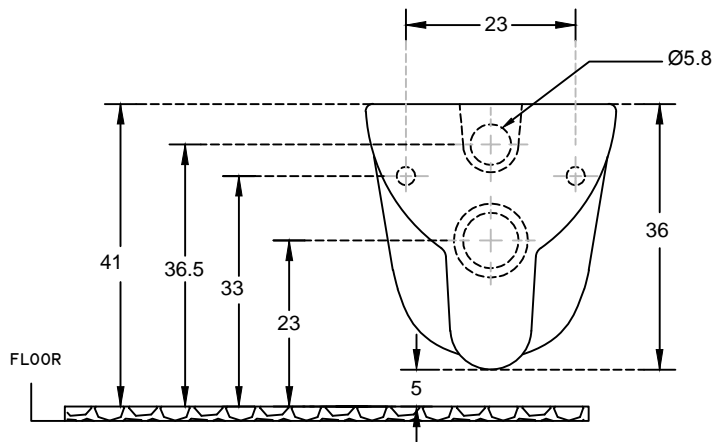

PLAN VIEW

FRONT ELEVATION

		HSIL LIMITED, BAHADURGARH	
CATALOGUE No.: 92024		ITEM DESCRIPTION: EWC W/M ENIGMA (54.5 x 34.5 X 36cm)	
DRAWN:		UNIT: CM	
CHECKED:		SCALE: 1:10	
APPROVED:		DRG. No.: WC/065 REV. No.: 1	
DATE: 15.01.2011			