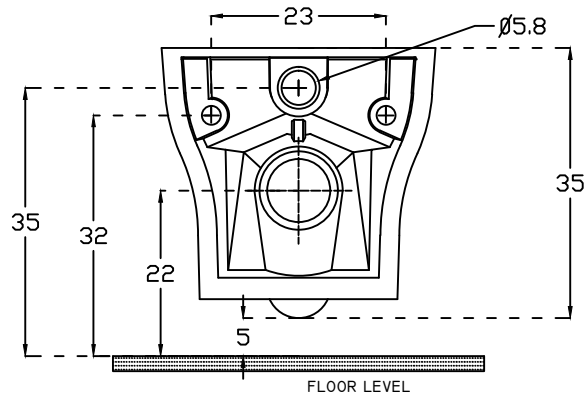

PLAN VIEW

BACK VIEW

hindware ITALIAN COLLECTION		HSIL LIMITED, BAHADURGARH	
CATALOGUE NO: 92081 ITEM DESCRIPTION: EWC W/M ELEMENT 54x36x35cm			
DRAWN:		UNIT:CM	
CHECKED:		SCALE:1:10	
APPROVED		DRAWING NO:WC/149	
DATE:09.02.2011		REV:NO:	