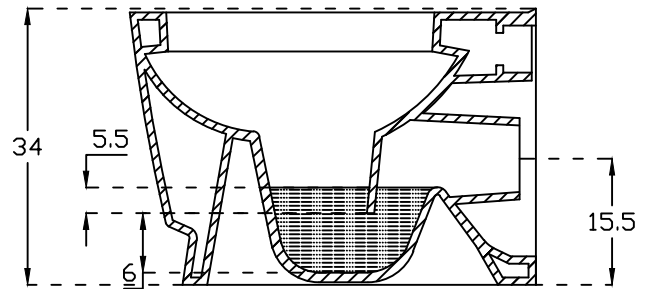

PLAN VIEW

FRONT ELEVATION

SECTIONAL VIEW

BACK VIEW

hindware ITALIAN COLLECTION		HSIL LIMITED, BAHADURGARH	
CATALOGUE NO: 92517 ITEM DESCRIPTION: EWC WALL MOUNTING DOME (50x34x34cm)			
DRAWN:		UNIT:CM	
CHECKED:		SCALE:1:10	
APPROVED		DRAWING NO:WC/187	
DATE:03.09.15		REV:ND:	