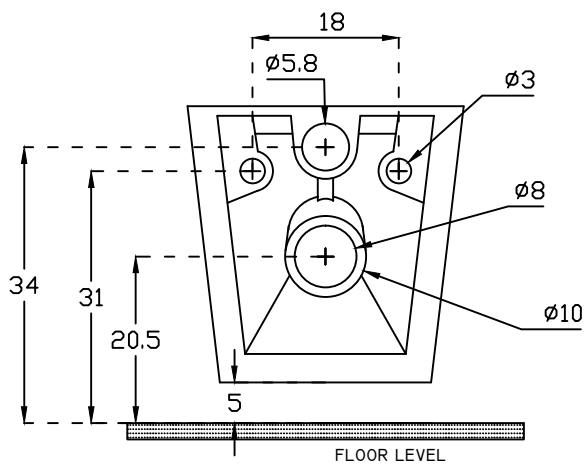

PLAN VIEW

FRONT ELEVATION

SECTIONAL VIEW

BACK VIEW

hindware ITALIAN COLLECTION		HSIL LIMITED, BAHADURGARH	
CATALOGUE NO: 92517 ITEM DESCRIPTION: EWC WALL MOUNTING DOME (50x34x34cm)			
DRAWN:		UNIT:CM	
CHECKED:		SCALE:1:10	
APPROVED		DRAWING NO:WC/187	
DATE:03.09.15		REV:ND:	