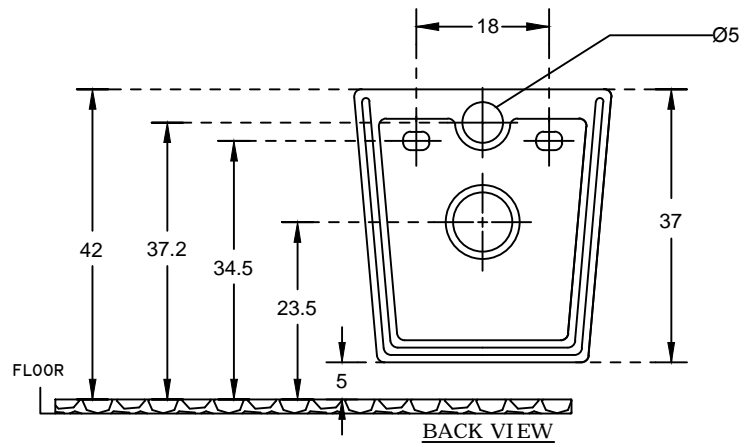

PLAN VIEW

hindware ITALIAN COLLECTION		HSIL LIMITED, BAHADURGARH	
CATALOGUE No.: 92028 ITEM DESCRIPTION: EWC W/M CREST (35 x 56 x 37 cm)			
DRAWN:		UNIT: CM	
CHECKED:		SCALE: 1/10	
APPROVED:		DRG. No.: WC/075	
DATE: 13.04.2011		Rev. No.: 1	