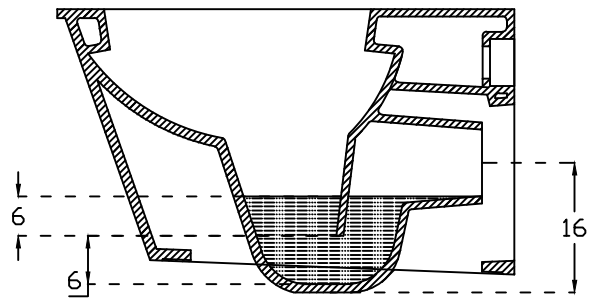

PLAN VIEW

FRONT ELEVATION

SECTIONAL VIEW

BACK VIEW

hardware ITALIAN COLLECTION		HSIL LIMITED, BAHADURGARH	
CATALOGUE NO: 92097 ITEM DESCRIPTION: EWC WALL MOUNTING ATLANTA		57CMX34CMX36CM	
DRAWN:		UNIT:CM	
CHECKED:		SCALE:1:10	
APPROVED		DRAWING NO:WC/165	
DATE:25.08.15		REV:ND1	