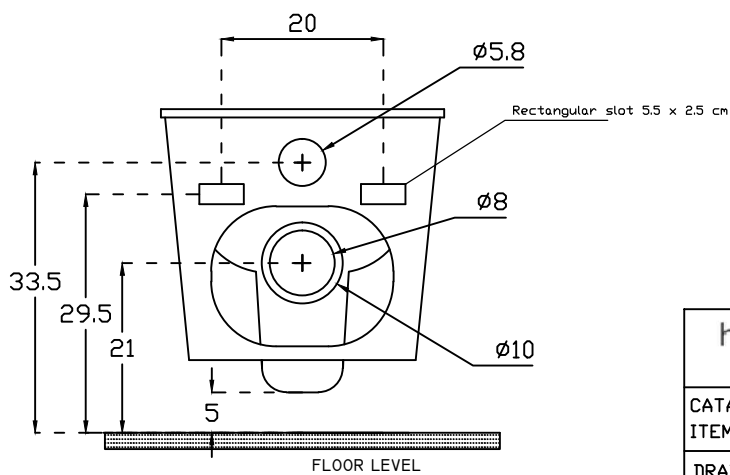

PLAN VIEW

FRONT ELEVATION

SECTIONAL VIEW

BACK VIEW

hardware ITALIAN COLLECTION		HSIL LIMITED, BAHADURGARH	
CATALOGUE NO: 92097 ITEM DESCRIPTION: EWC WALL MOUNTING ATLANTA		57CMX34CMX36CM	
DRAWN:		UNIT:CM	
CHECKED:		SCALE:1:10	
APPROVED		DRAWING NO:WC/165	
DATE:25.08.15		REV:ND1	