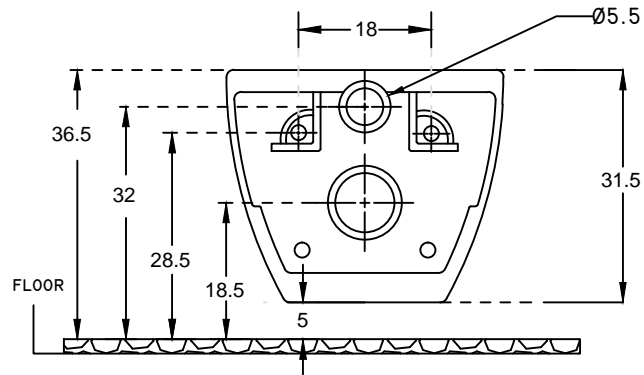

PLAN VIEW

BACK VIEW

hindware ITALIAN COLLECTION		HSIL LIMITED, BAHADURGARH	
CATALOGUE No.: 92036		ITEM DESCRIPTION: EWC WALL MOUNTING ARMADA (61 x 37.5 x 31.5cm)	
DRAWN:		UNIT: CM	
CHECKED:		SCALE: 1:10	
APPROVED:		DRG. No. : WC/074 REV. No. : 0	
DATE: 12.07.2007			