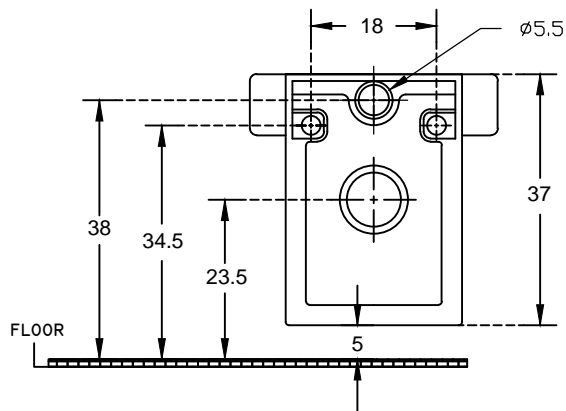

PLAN VIEW

BACK VIEW

hindware ITALIAN COLLECTION		HSIL LIMITED, BAHADURGARH	
CATALOGUE No.: 92056 ITEM DESCRIPTION: EWC WALL MOUNTING TARROT (55 x 36.5 x 37 cm)			
DRAWN:		UNIT: CM	
CHECKED:		SCALE: 1:10	
APPROVED:		DRG. No.: WC/009	
DATE: 03.03.2009		REV. No.: 0	