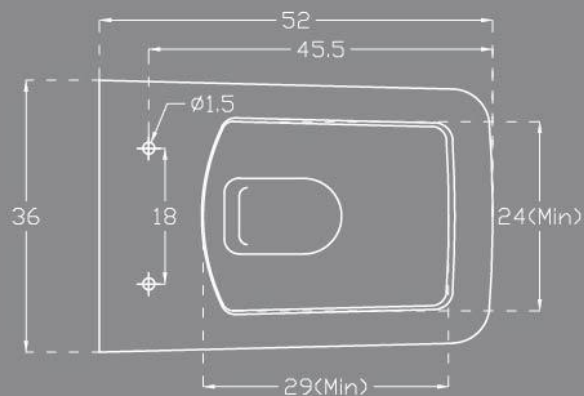

KEYWORDS

Stylish, neat, fresh, majestic, royal, elegant

FEATURES

- A unique & elegant design in Wall Mounted Category
- Designed to complement modern Hindware bathroom series Ebello
- Clean design with concealed trap & rag bolt area
- Durable duraplast slow falling seat cover
- A crafted design which ensures hygiene
- Colour : Starwhite / Ivory

PRODUCT DETAILS

PRODUCT	:	WALL MOUNTED EWC
NAME	:	EBELLO
BRANDING	:	HINDWARE ITALIAN COLLECTION
CAT NO.	:	92526
SIZE	:	52 X 36 X 35 cm

TECHNICAL DRAWING

hindware
ITALIAN COLLECTION

EBELLO | WALL MOUNTED EWC