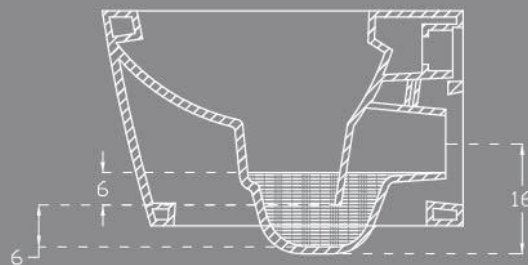

KEYWORDS

Stylish, neat, fresh, majestic, royal, elegant

FEATURES

- A unique & elegant design in Wall Mounted Category
- Designed to complement modern Hindware bathroom series Ebello
- Clean design with concealed trap & rag bolt area
- Durable duraplast slow falling seat cover
- A crafted design which ensures hygiene
- Colour : Starwhite / Ivory

PRODUCT DETAILS

PRODUCT	:	WALL MOUNTED EWC
NAME	:	EBELLO
BRANDING	:	HINDWARE ITALIAN COLLECTION
CAT NO.	:	92526
SIZE	:	52 X 36 X 35 cm

TECHNICAL DRAWING

hindware
ITALIAN COLLECTION

EBELLO | WALL MOUNTED EWC