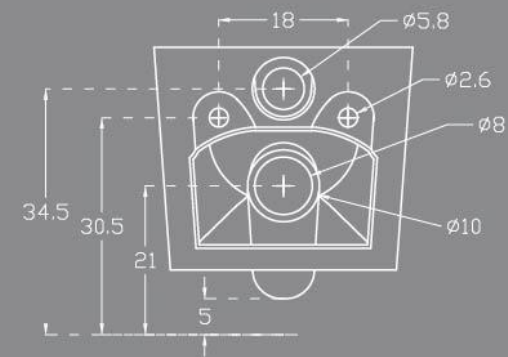

KEYWORDS

Stylish, neat, fresh, majestic, royal, elegant

FEATURES

- A unique & elegant design in Wall Mounted Category
- Designed to complement modern Hindware bathroom series Ebello
- Clean design with concealed trap & rag bolt area
- Durable duraplast slow falling seat cover
- A crafted design which ensures hygiene
- Colour : Starwhite / Ivory

PRODUCT DETAILS

PRODUCT	:	WALL MOUNTED EWC
NAME	:	EBELLO
BRANDING	:	HINDWARE ITALIAN COLLECTION
CAT NO.	:	92526
SIZE	:	52 X 36 X 35 cm

TECHNICAL DRAWING

hindware
ITALIAN COLLECTION

EBELLO | WALL MOUNTED EWC