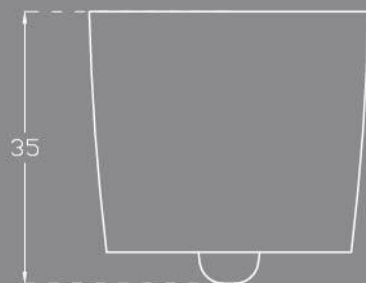

KEYWORDS

Stylish, neat, fresh, majestic, royal, elegant

FEATURES

- A unique & elegant design in Wall Mounted Category
- Designed to complement modern Hindware bathroom series Ebello
- Clean design with concealed trap & rag bolt area
- Durable duraplast slow falling seat cover
- A crafted design which ensures hygiene
- Colour : Starwhite / Ivory

PRODUCT DETAILS

PRODUCT	:	WALL MOUNTED EWC
NAME	:	EBELLO
BRANDING	:	HINDWARE ITALIAN COLLECTION
CAT NO.	:	92526
SIZE	:	52 X 36 X 35 cm

TECHNICAL DRAWING

hindware
ITALIAN COLLECTION

EBELLO | WALL MOUNTED EWC