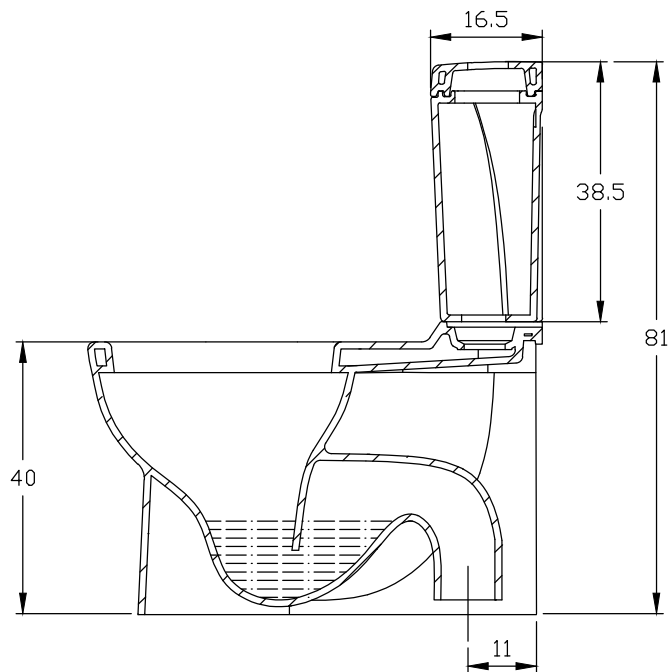

PLAN VIEW

SECTIONAL VIEW

hindware
ITALIAN COLLECTION

HSIL LIMITED,
BAHADURGARH

CATALOGUE No.: 92077 / 92128
ITEM DESCRIPTION: EWC GRACIA 'S' WITH CISTERN
(67 X 38 X 81 CM)

| | |
|------------------|------------------|
| DRAWN: | UNIT: CM |
| CHECKED: | SCALE: 1:10 |
| APPROVED: | DRG. No.: WC/128 |
| DATE: 01.12.2009 | REV. No.: 0 |