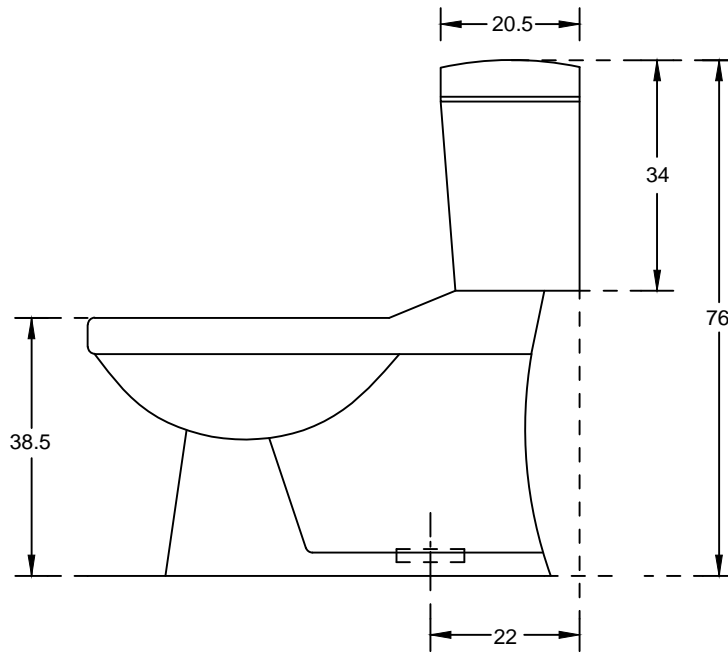

PLAN VIEW

SIDE VIEW

hindware  
ITALIAN COLLECTION

HSIL LIMITED,  
BAHADURGARH

CATALOGUE No.: 92058 / 92122

ITEM DESCRIPTION: EWC FLORENCE WITH CISTERN  
(72.5 X 38.5 X 76 CM)

DRAWN: UNIT: CM

CHECKED: SCALE: 1:10